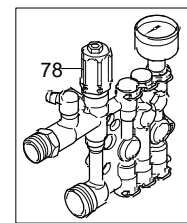

16/01/2018

Validity	Pos.	Code	Description	Q
	62	1341020	Washer	3
	63	850670	Screw	3
	64	1345700	Shaft	1
	65	1120680	O-ring	1
	66	600180	O-ring	1
	67	2022040	Pin	1
	68	2021630	Spring	1
	69	2021650	Washer	1
	70	1260820	O-ring	1
	71	1344830	Fitting	1
	72	42580	TSS Retrofit kit	1
	73	1560520	Spring	1
	74	1250280	Ball	1
	75	480480	O-ring	1
	76	1344620	Fitting	1
	77	1349532	Pump assembly	1
	78	1349132	Head assembly	1
	79	42690	Valve kit adjustment	1
	80	1345040	Plug	3
	81	1981780	Knob	1
	82	3200700	Ring	1
A		42691	Valve kit	1
B		2623	Piston kit	1
C		42696	Oil seal kit	1
D		43033	Water seal kit	1
F		42697	Gasket kit O-ring	1