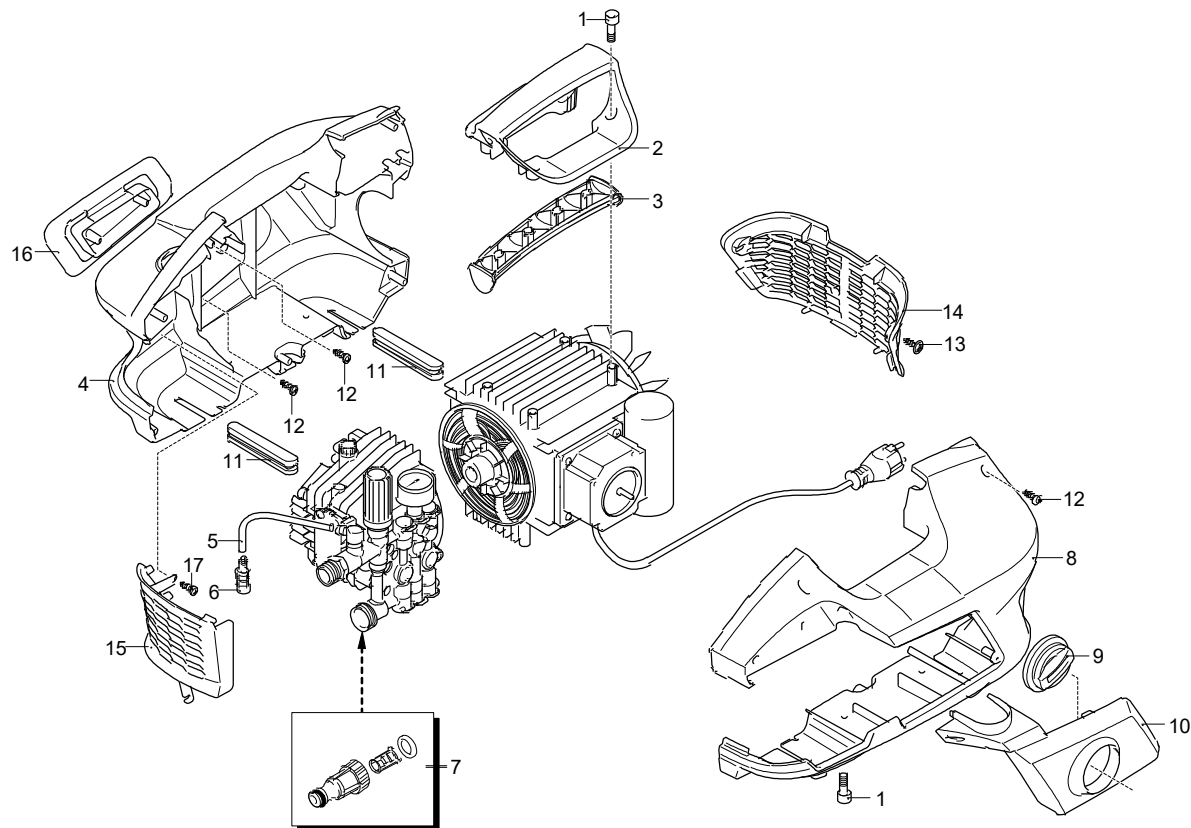

# Model REVO 615

Version:

Serial number:

Code: **14309**

16/01/2018

Validity	Pos.	Code	Description	Q
	1	880280	Screw	8
	2	1345341	Handle	1
	3	1345350	Cover	1
	4	1345283	Casing	1
	5	1270960	Detergent hose	1
	6	1341030	Filter	1
	7	3082130	Water coupling kit	1
	8	1345273	Casing	1
	9	1345420	Knob	1
	10	1345331	Guard	1
	11	4240540	Rubber foot	2
	12	2100300	Screw	10
	13	4240590	Screw	2
	14	1345311	Grille	1
	15	1345301	Grille	1
	16	1345291	Support	1
	17	1261570	Screw	1

Validity	Pos.	Code	Description	Q
	1	2900120	Fitting	1
	2	740290	O-ring	1
	3	2901060	Injector	1
	4	800560	O-ring	2
	5	3780450	Spring	1
	6	2901070	Shutter	1
	7	1460430	O-ring	1
	8	1345160	Head	1
	9	1349056	Valve	6
	10	480560	O-ring	1
	11	1465720	O-ring	6
	12	1344800	Plug	2
	13	1344790	Fork	6
	14	850850	Screw	4
	15	620301	Plug	1
	16	2320180	Hose tail	1
	17	1342701	Seat	1
	18	600180	O-ring	1
	19	1460151	Piston	1
	20	2021900	Piston	1
	21	1080190	O-ring	1
	22	600180	O-ring	1
	23	1080401	Ring	1
	24	820510	O-ring	1
	25	740290	O-ring	1
	26	1344870	Piston guide	1
	27	1343450	Wobble plate	1
	28	1460190	Spring	1
	29	1980220	Wobble plate	1
	30	1080070	Pin	1
	31	1344881	Insert	1
	32	1980470	Screw	1
	33	1060120	Nut	1
	34	1345020	Plug	1
	35	41851	Pressure gauge	1
	36	1344890	Plug	1
	37	2560870	O-ring	1
	38	3200690	Gasket	3
	39	770260	O-ring	3
	40	1345190	Piston guide	3
	41	1260440	Water seal	3
	42	1344760	Ring	3
	43	1344050	Pump body	1
	44	1345210	Bushing	1
	45	1040710	O-ring	1
	46	1344060	Cover	1
	47	1260780	Screw	8
	48	1981770	Plug	1
	49	1349000	Plug	1
	50	880111	Key	1
	51	1341070	Bearing	1
	52	480890	Ring	1
	53	111120	Ring	1
	54	1341080	Ring	1
	55	1340060	Connecting-rod	3
	56	1340080	Pin	3
	57	1340070	Piston	3
	58	1260460	Oil seal	3
	59	600180	O-ring	3
	60	1341010	Plate	3
	61	1342740	Piston	3