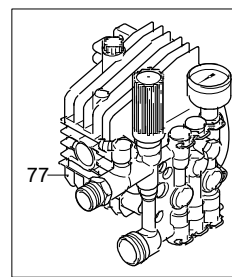

16/01/2018

Validity	Pos.	Code	Description	Q
	62	1341020	Washer	3
	63	850670	Screw	3
	64	1345700	Shaft	1
	65	1120680	O-ring	1
	66	600180	O-ring	1
	67	2022040	Pin	1
	68	2021630	Spring	1
	69	2021650	Washer	1
	70	1260820	O-ring	1
	71	1344830	Fitting	1
	72	42580	TSS Retrofit kit	1
	73	1560520	Spring	1
	74	1250280	Ball	1
	75	480480	O-ring	1
	76	1344620	Fitting	1
	77	1349532	Pump assembly	1
	78	1349132	Head assembly	1
	79	42690	Valve kit adjustment	1
	80	1345040	Plug	3
	81	1981780	Knob	1
	82	3200700	Ring	1
A		42691	Valve kit	1
B		2623	Piston kit	1
C		42696	Oil seal kit	1
D		43033	Water seal kit	1
F		42697	Gasket kit O-ring	1