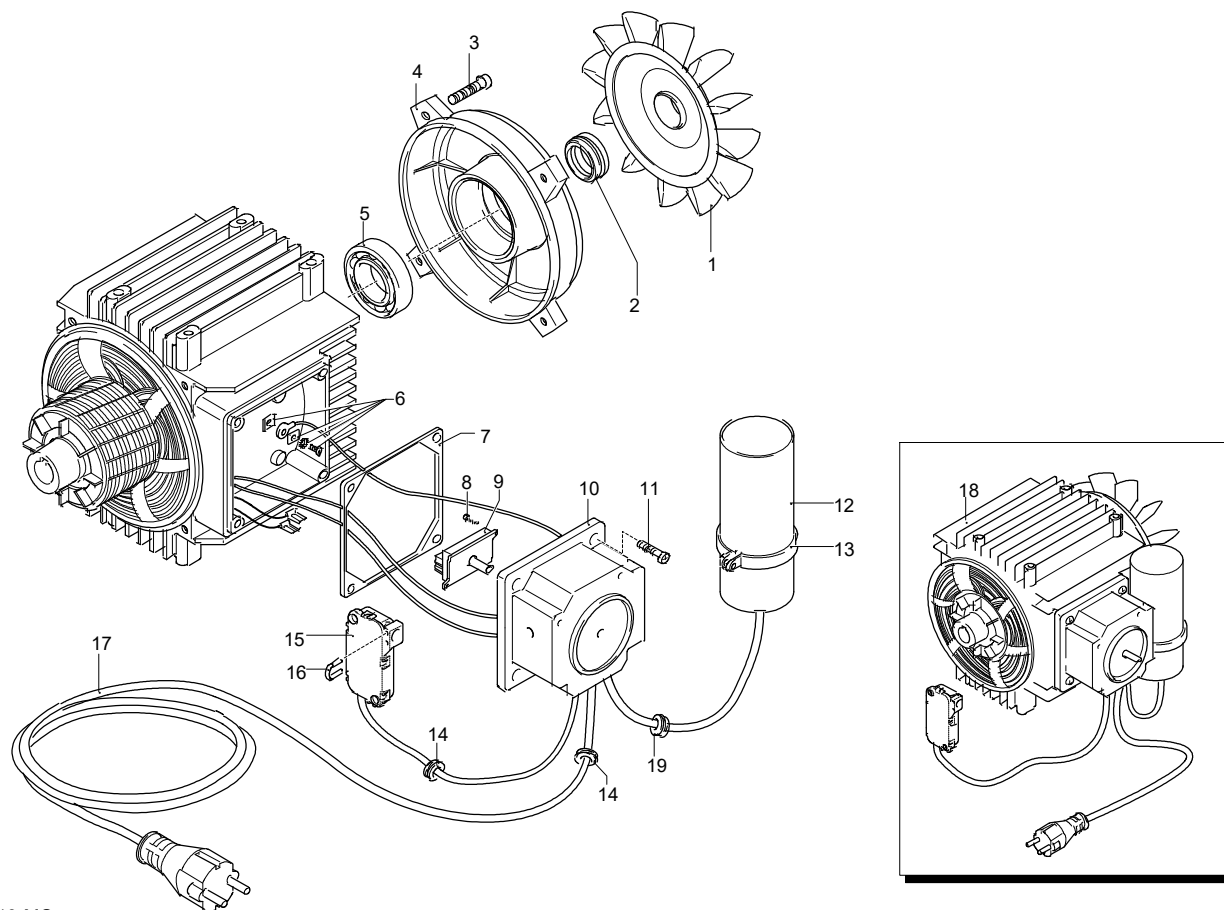

16/01/2018

Validity	Pos.	Code	Description	Q
	62	1341020	Washer	3
	63	850670	Screw	3
	64	1345700	Shaft	1
	65	1120680	O-ring	1
	66	600180	O-ring	1
	67	2022040	Pin	1
	68	2021630	Spring	1
	69	2021650	Washer	1
	70	1260820	O-ring	1
	71	1344830	Fitting	1
	72	42580	TSS Retrofit kit	1
	73	1560520	Spring	1
	74	1250280	Ball	1
	75	480480	O-ring	1
	76	1344620	Fitting	1
	77	1349532	Pump assembly	1
	78	1349132	Head assembly	1
	79	42690	Valve kit adjustment	1
	80	1345040	Plug	3
	81	1981780	Knob	1
	82	3200700	Ring	1
A		42691	Valve kit	1
B		2623	Piston kit	1
C		42696	Oil seal kit	1
D		43033	Water seal kit	1
F		42697	Gasket kit O-ring	1

# Model REVO 615

Version:

Serial number:

Code: **14309**

16/01/2018

 **230 V - 50 Hz**

 **schuko**

Validity	Pos.	Code	Description	Q
	1	1260300	Fan	1
	2	1340350	Seal	1
	3	1345180	Screw	4
	4	1345140	Shield	1
	5	1340340	Bearing	1
	6	1269100	Clamp	1
	7	1340780	Gasket	1
	8	2000210	Screw	2
	9	2900420	Switch	1
	10	3780170	Box	1
	11	1261560	Screw	4
	12	1982190	Capacitor	1
	13	1982550	Clamp	1
	14	2021480	Gland	2
	15	2029752	TSS box assembly	1
	16	2022201	Fork	1
	17	4240690	Cable	1
	18	44722	Motor	1
	19	1462900	Gland	1

# Model REVO 615

Version:

Serial number:

Code: **14309**

16/01/2018

 **230 V - 50 Hz**

 **schuko**

Validity	Pos.	Code	Description	Q
	1	40925	Gun	1
	2	41747	Lance+lance head	1
	3	2000770	O-ring	1
	4	3780491	High pressure hose	1
	5	391000	O-ring	1