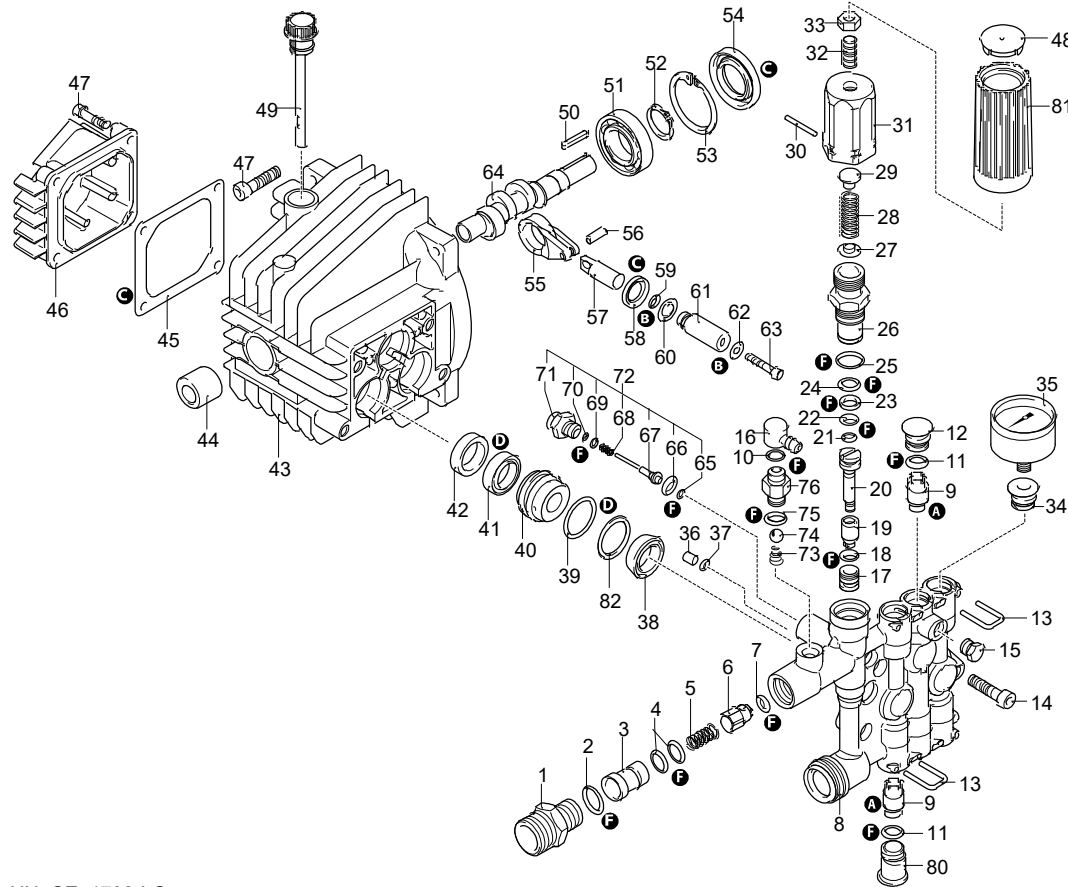

# Model REVO 615

Version:

Serial number:

Code: **14309**

16/01/2018

Validity	Pos.	Code	Description	Q
	1	880280	Screw	8
	2	1345341	Handle	1
	3	1345350	Cover	1
	4	1345283	Casing	1
	5	1270960	Detergent hose	1
	6	1341030	Filter	1
	7	3082130	Water coupling kit	1
	8	1345273	Casing	1
	9	1345420	Knob	1
	10	1345331	Guard	1
	11	4240540	Rubber foot	2
	12	2100300	Screw	10
	13	4240590	Screw	2
	14	1345311	Grille	1
	15	1345301	Grille	1
	16	1345291	Support	1
	17	1261570	Screw	1

Validity	Pos.	Code	Description	Q
	1	2900120	Fitting	1
	2	740290	O-ring	1
	3	2901060	Injector	1
	4	800560	O-ring	2
	5	3780450	Spring	1
	6	2901070	Shutter	1
	7	1460430	O-ring	1
	8	1345160	Head	1
	9	1349056	Valve	6
	10	480560	O-ring	1
	11	1465720	O-ring	6
	12	1344800	Plug	2
	13	1344790	Fork	6
	14	850850	Screw	4
	15	620301	Plug	1
	16	2320180	Hose tail	1
	17	1342701	Seat	1
	18	600180	O-ring	1
	19	1460151	Piston	1
	20	2021900	Piston	1
	21	1080190	O-ring	1
	22	600180	O-ring	1
	23	1080401	Ring	1
	24	820510	O-ring	1
	25	740290	O-ring	1
	26	1344870	Piston guide	1
	27	1343450	Wobble plate	1
	28	1460190	Spring	1
	29	1980220	Wobble plate	1
	30	1080070	Pin	1
	31	1344881	Insert	1
	32	1980470	Screw	1
	33	1060120	Nut	1
	34	1345020	Plug	1
	35	41851	Pressure gauge	1
	36	1344890	Plug	1
	37	2560870	O-ring	1
	38	3200690	Gasket	3
	39	770260	O-ring	3
	40	1345190	Piston guide	3
	41	1260440	Water seal	3
	42	1344760	Ring	3
	43	1344050	Pump body	1
	44	1345210	Bushing	1
	45	1040710	O-ring	1
	46	1344060	Cover	1
	47	1260780	Screw	8
	48	1981770	Plug	1
	49	1349000	Plug	1
	50	880111	Key	1
	51	1341070	Bearing	1
	52	480890	Ring	1
	53	111120	Ring	1
	54	1341080	Ring	1
	55	1340060	Connecting-rod	3
	56	1340080	Pin	3
	57	1340070	Piston	3
	58	1260460	Oil seal	3
	59	600180	O-ring	3
	60	1341010	Plate	3
	61	1342740	Piston	3