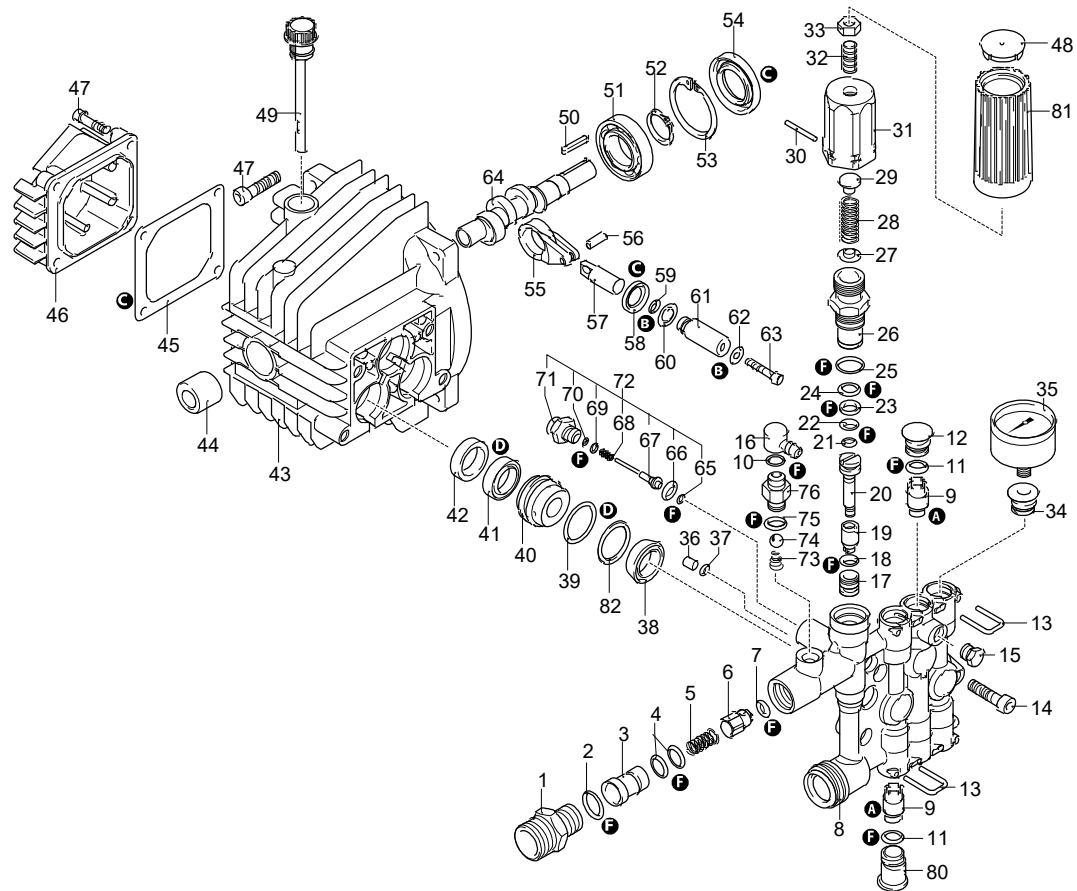

16/01/2018

Validity	Pos.	Code	Description	Q
	62	1341020	Washer	3
	63	850670	Screw	3
	64	1345700	Shaft	1
	65	1120680	O-ring	1
	66	600180	O-ring	1
	67	2022040	Pin	1
	68	2021630	Spring	1
	69	2021650	Washer	1
	70	1260820	O-ring	1
	71	1344830	Fitting	1
	72	42580	TSS Retrofit kit	1
	73	1560520	Spring	1
	74	1250280	Ball	1
	75	480480	O-ring	1
	76	1344620	Fitting	1
	77	1349532	Pump assembly	1
	78	1349132	Head assembly	1
	79	42690	Valve kit adjustment	1
	80	1345040	Plug	3
	81	1981780	Knob	1
	82	3200700	Ring	1
A		42691	Valve kit	1
B		2623	Piston kit	1
C		42696	Oil seal kit	1
D		43033	Water seal kit	1
F		42697	Gasket kit O-ring	1