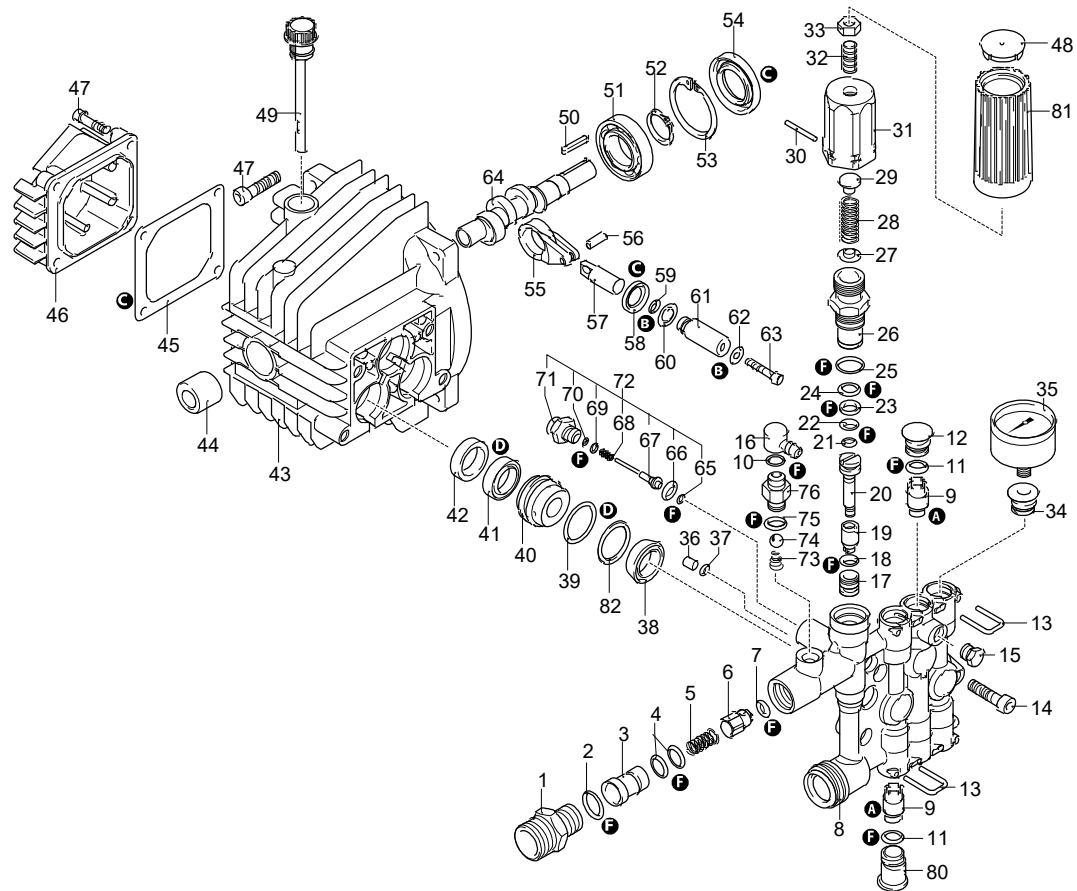

16/01/2018

Validity	Pos.	Code	Description	Q
	62	1341020	Washer	3
	63	850670	Screw	3
	64	1340170	Shaft	1
	65	1120680	O-ring	1
	66	600180	O-ring	1
	67	2022040	Pin	1
	68	2021630	Spring	1
	69	2021650	Washer	1
	70	1260820	O-ring	1
	71	1344830	Fitting	1
	72	42580	TSS Retrofit kit	1
	73	1560520	Spring	1
	74	1250280	Ball	1
	75	480480	O-ring	1
	76	1344620	Fitting	1
	77	1349501	Pump assembly	1
	78	1349131	Head assembly	1
	79	42690	Valve kit adjustment	1
	80	1345040	Plug	3
	81	1981780	Knob	1
	82	3200700	Ring	1
A		42691	Valve kit	1
B		2623	Piston kit	1
C		42696	Oil seal kit	1
D		43033	Water seal kit	1
F		42697	Gasket kit O-ring	1