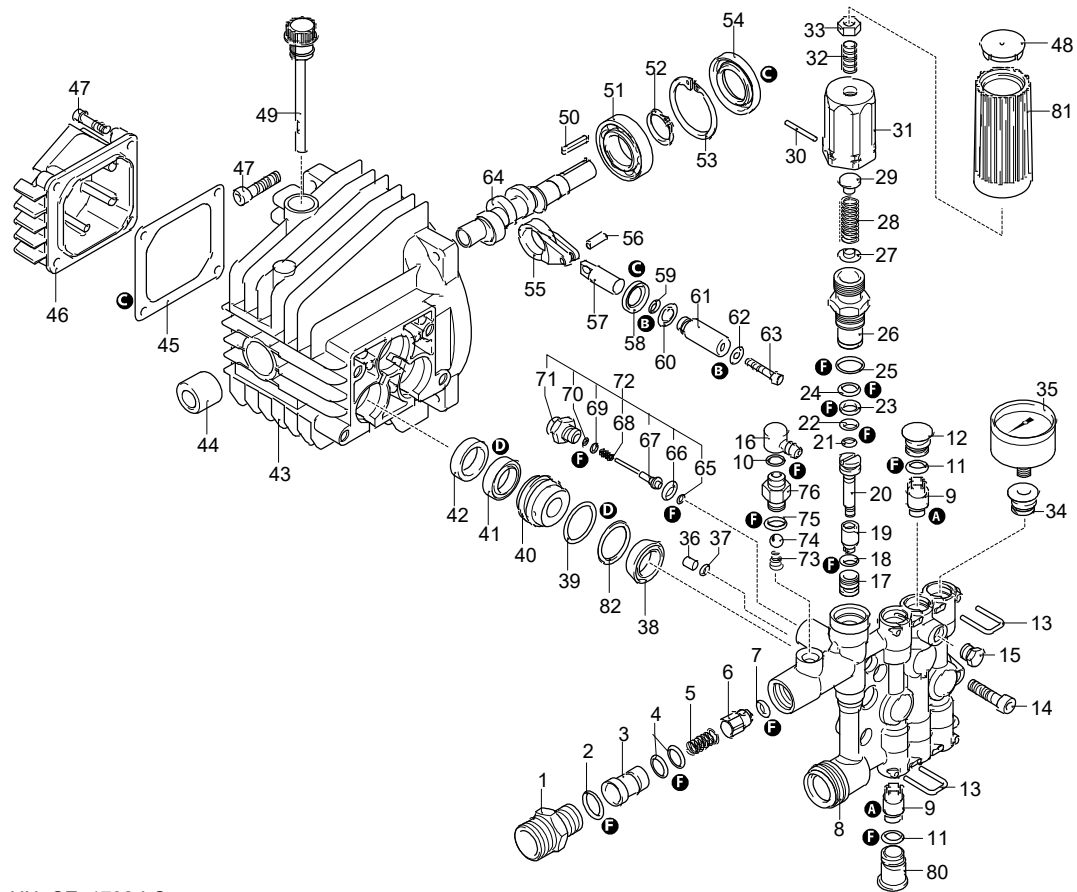

Model REVO 614

Version:

Serial number:

Code: **14307**

16/01/2018

Validity	Pos.	Code	Description	Q
	1	880280	Screw	8
	2	1345341	Handle	1
	3	1345350	Cover	1
	4	1345283	Casing	1
	5	1270960	Detergent hose	1
	6	1341030	Filter	1
	7	3082130	Water coupling kit	1
	8	1345273	Casing	1
	9	1345420	Knob	1
	10	1345331	Guard	1
	11	4240540	Rubber foot	2
	12	2100300	Screw	10
	13	4240590	Screw	2
	14	1345311	Grille	1
	15	1345301	Grille	1
	16	1345291	Support	1
	17	1261570	Screw	1

Model REVO 614

Version:

Serial number:

Code: **14307**

16/01/2018

Validity	Pos.	Code	Description	Q
	1	2900120	Fitting	1
	2	740290	O-ring	1
	3	2901110	Injector	1
	4	800560	O-ring	2
	5	3780450	Spring	1
	6	2901070	Shutter	1
	7	1460430	O-ring	1
	8	1345160	Head	1
	9	1349056	Valve	6
	10	480560	O-ring	1
	11	1465720	O-ring	6
	12	1344800	Plug	2
	13	1344790	Fork	6
	14	850850	Screw	4
	15	620301	Plug	1
	16	2320180	Hose tail	1
	17	1342701	Seat	1
	18	600180	O-ring	1
	19	1460151	Piston	1
	20	2021900	Piston	1
	21	1080190	O-ring	1
	22	600180	O-ring	1
	23	1080401	Ring	1
	24	820510	O-ring	1
	25	740290	O-ring	1
	26	1344870	Piston guide	1
	27	1343450	Wobble plate	1
	28	1460190	Spring	1
	29	1980220	Wobble plate	1
	30	1080070	Pin	1
	31	1344881	Insert	1
	32	1980470	Screw	1
	33	1060120	Nut	1
	34	1345020	Plug	1
	35	41851	Pressure gauge	1
	36	1344890	Plug	1
	37	2560870	O-ring	1
	38	3200690	Gasket	3
	39	770260	O-ring	3
	40	1345190	Piston guide	3
	41	1260440	Water seal	3
	42	1344760	Ring	3
	43	1344050	Pump body	1
	44	1345210	Bushing	1
	45	1040710	O-ring	1
	46	1344060	Cover	1
	47	1260780	Screw	8
	48	1981770	Plug	1
	49	1349000	Plug	1
	50	880111	Key	1
	51	1341070	Bearing	1
	52	480890	Ring	1
	53	111120	Ring	1
	54	1341080	Ring	1
	55	1340060	Connecting-rod	3
	56	1340080	Pin	3
	57	1340070	Piston	3
	58	1260460	Oil seal	3
	59	600180	O-ring	3
	60	1341010	Plate	3
	61	1342740	Piston	3