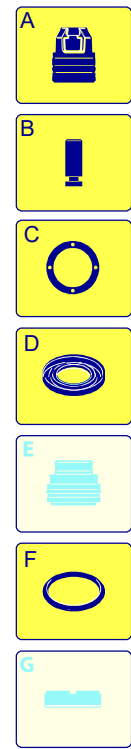

Model REVO 614

Version:

Serial number:

Code: **14307**

16/01/2018

Validity	Pos.	Code	Description	Q
	1	880280	Screw	8
	2	1345341	Handle	1
	3	1345350	Cover	1
	4	1345283	Casing	1
	5	1270960	Detergent hose	1
	6	1341030	Filter	1
	7	3082130	Water coupling kit	1
	8	1345273	Casing	1
	9	1345420	Knob	1
	10	1345331	Guard	1
	11	4240540	Rubber foot	2
	12	2100300	Screw	10
	13	4240590	Screw	2
	14	1345311	Grille	1
	15	1345301	Grille	1
	16	1345291	Support	1
	17	1261570	Screw	1

Model REVO 614

Version:

Serial number:

Code: **14307**

16/01/2018

Validity	Pos.	Code	Description	Q
	1	2900120	Fitting	1
	2	740290	O-ring	1
	3	2901110	Injector	1
	4	800560	O-ring	2
	5	3780450	Spring	1
	6	2901070	Shutter	1
	7	1460430	O-ring	1
	8	1345160	Head	1
	9	1349056	Valve	6
	10	480560	O-ring	1
	11	1465720	O-ring	6
	12	1344800	Plug	2
	13	1344790	Fork	6
	14	850850	Screw	4
	15	620301	Plug	1
	16	2320180	Hose tail	1
	17	1342701	Seat	1
	18	600180	O-ring	1
	19	1460151	Piston	1
	20	2021900	Piston	1
	21	1080190	O-ring	1
	22	600180	O-ring	1
	23	1080401	Ring	1
	24	820510	O-ring	1
	25	740290	O-ring	1
	26	1344870	Piston guide	1
	27	1343450	Wobble plate	1
	28	1460190	Spring	1
	29	1980220	Wobble plate	1
	30	1080070	Pin	1
	31	1344881	Insert	1
	32	1980470	Screw	1
	33	1060120	Nut	1
	34	1345020	Plug	1
	35	41851	Pressure gauge	1
	36	1344890	Plug	1
	37	2560870	O-ring	1
	38	3200690	Gasket	3
	39	770260	O-ring	3
	40	1345190	Piston guide	3
	41	1260440	Water seal	3
	42	1344760	Ring	3
	43	1344050	Pump body	1
	44	1345210	Bushing	1
	45	1040710	O-ring	1
	46	1344060	Cover	1
	47	1260780	Screw	8
	48	1981770	Plug	1
	49	1349000	Plug	1
	50	880111	Key	1
	51	1341070	Bearing	1
	52	480890	Ring	1
	53	111120	Ring	1
	54	1341080	Ring	1
	55	1340060	Connecting-rod	3
	56	1340080	Pin	3
	57	1340070	Piston	3
	58	1260460	Oil seal	3
	59	600180	O-ring	3
	60	1341010	Plate	3
	61	1342740	Piston	3