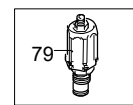

16/01/2018

Validity	Pos.	Code	Description	Q
	62	1341020	Washer	3
	63	850670	Screw	3
	64	1340170	Shaft	1
	65	1120680	O-ring	1
	66	600180	O-ring	1
	67	2022040	Pin	1
	68	2021630	Spring	1
	69	2021650	Washer	1
	70	1260820	O-ring	1
	71	1344830	Fitting	1
	72	42580	TSS Retrofit kit	1
	73	1560520	Spring	1
	74	1250280	Ball	1
	75	480480	O-ring	1
	76	1344620	Fitting	1
	77	1349501	Pump assembly	1
	78	1349131	Head assembly	1
	79	42690	Valve kit adjustment	1
	80	1345040	Plug	3
	81	1981780	Knob	1
	82	3200700	Ring	1
A		42691	Valve kit	1
B		2623	Piston kit	1
C		42696	Oil seal kit	1
D		43033	Water seal kit	1
F		42697	Gasket kit O-ring	1