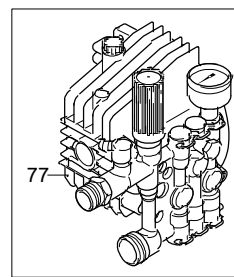

16/01/2018

Validity	Pos.	Code	Description	Q
	62	1341020	Washer	3
	63	850670	Screw	3
	64	1340170	Shaft	1
	65	1120680	O-ring	1
	66	600180	O-ring	1
	67	2022040	Pin	1
	68	2021630	Spring	1
	69	2021650	Washer	1
	70	1260820	O-ring	1
	71	1344830	Fitting	1
	72	42580	TSS Retrofit kit	1
	73	1560520	Spring	1
	74	1250280	Ball	1
	75	480480	O-ring	1
	76	1344620	Fitting	1
	77	1349501	Pump assembly	1
	78	1349131	Head assembly	1
	79	42690	Valve kit adjustment	1
	80	1345040	Plug	3
	81	1981780	Knob	1
	82	3200700	Ring	1
A		42691	Valve kit	1
B		2623	Piston kit	1
C		42696	Oil seal kit	1
D		43033	Water seal kit	1
F		42697	Gasket kit O-ring	1