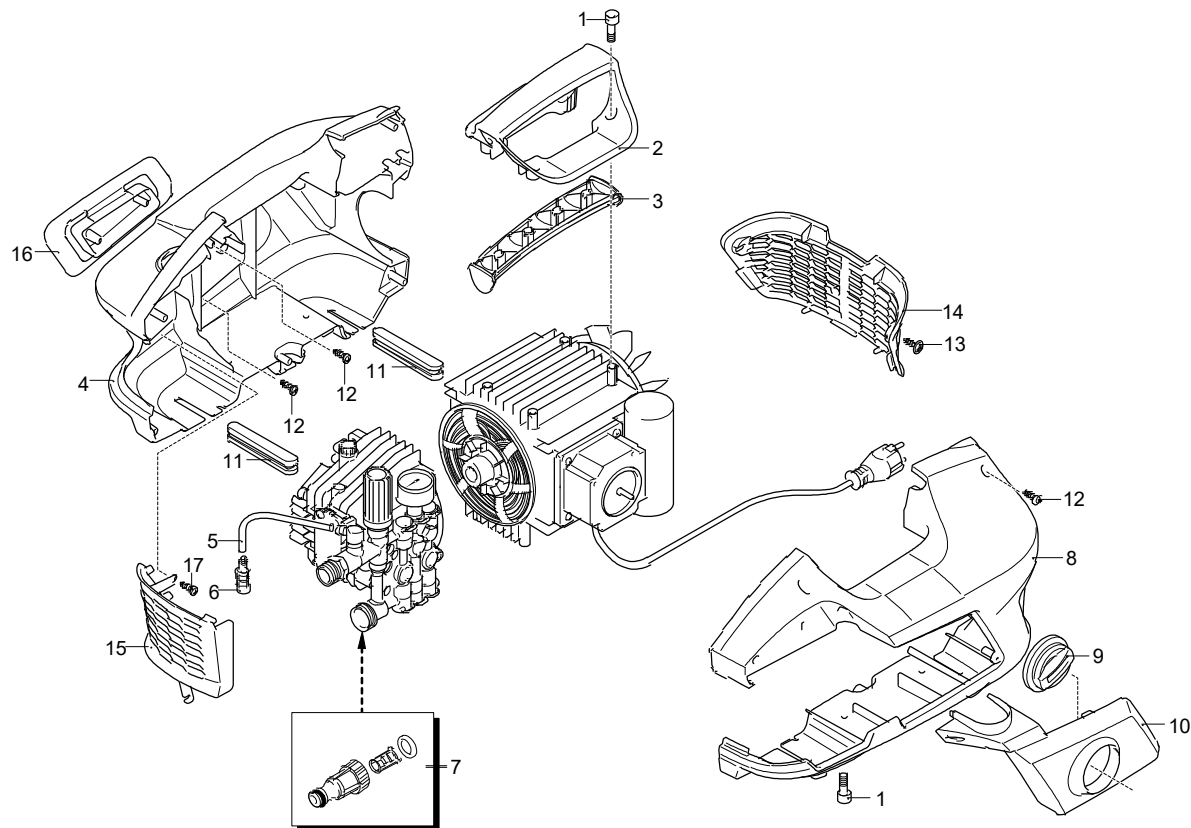

Model REVO 614

Version:

Serial number:

Code: **14307**

16/01/2018

Validity	Pos.	Code	Description	Q
	1	880280	Screw	8
	2	1345341	Handle	1
	3	1345350	Cover	1
	4	1345283	Casing	1
	5	1270960	Detergent hose	1
	6	1341030	Filter	1
	7	3082130	Water coupling kit	1
	8	1345273	Casing	1
	9	1345420	Knob	1
	10	1345331	Guard	1
	11	4240540	Rubber foot	2
	12	2100300	Screw	10
	13	4240590	Screw	2
	14	1345311	Grille	1
	15	1345301	Grille	1
	16	1345291	Support	1
	17	1261570	Screw	1

Model REVO 614

Version:

Serial number:

Code: **14307**

16/01/2018

Validity	Pos.	Code	Description	Q
	1	2900120	Fitting	1
	2	740290	O-ring	1
	3	2901110	Injector	1
	4	800560	O-ring	2
	5	3780450	Spring	1
	6	2901070	Shutter	1
	7	1460430	O-ring	1
	8	1345160	Head	1
	9	1349056	Valve	6
	10	480560	O-ring	1
	11	1465720	O-ring	6
	12	1344800	Plug	2
	13	1344790	Fork	6
	14	850850	Screw	4
	15	620301	Plug	1
	16	2320180	Hose tail	1
	17	1342701	Seat	1
	18	600180	O-ring	1
	19	1460151	Piston	1
	20	2021900	Piston	1
	21	1080190	O-ring	1
	22	600180	O-ring	1
	23	1080401	Ring	1
	24	820510	O-ring	1
	25	740290	O-ring	1
	26	1344870	Piston guide	1
	27	1343450	Wobble plate	1
	28	1460190	Spring	1
	29	1980220	Wobble plate	1
	30	1080070	Pin	1
	31	1344881	Insert	1
	32	1980470	Screw	1
	33	1060120	Nut	1
	34	1345020	Plug	1
	35	41851	Pressure gauge	1
	36	1344890	Plug	1
	37	2560870	O-ring	1
	38	3200690	Gasket	3
	39	770260	O-ring	3
	40	1345190	Piston guide	3
	41	1260440	Water seal	3
	42	1344760	Ring	3
	43	1344050	Pump body	1
	44	1345210	Bushing	1
	45	1040710	O-ring	1
	46	1344060	Cover	1
	47	1260780	Screw	8
	48	1981770	Plug	1
	49	1349000	Plug	1
	50	880111	Key	1
	51	1341070	Bearing	1
	52	480890	Ring	1
	53	111120	Ring	1
	54	1341080	Ring	1
	55	1340060	Connecting-rod	3
	56	1340080	Pin	3
	57	1340070	Piston	3
	58	1260460	Oil seal	3
	59	600180	O-ring	3
	60	1341010	Plate	3
	61	1342740	Piston	3