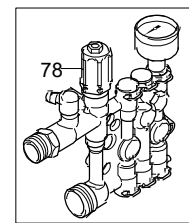

16/01/2018

Validity	Pos.	Code	Description	Q
	62	1341020	Washer	3
	63	850670	Screw	3
	64	1340170	Shaft	1
	65	1120680	O-ring	1
	66	600180	O-ring	1
	67	2022040	Pin	1
	68	2021630	Spring	1
	69	2021650	Washer	1
	70	1260820	O-ring	1
	71	1344830	Fitting	1
	72	42580	TSS Retrofit kit	1
	73	1560520	Spring	1
	74	1250280	Ball	1
	75	480480	O-ring	1
	76	1344620	Fitting	1
	77	1349501	Pump assembly	1
	78	1349131	Head assembly	1
	79	42690	Valve kit adjustment	1
	80	1345040	Plug	3
	81	1981780	Knob	1
	82	3200700	Ring	1
A		42691	Valve kit	1
B		2623	Piston kit	1
C		42696	Oil seal kit	1
D		43033	Water seal kit	1
F		42697	Gasket kit O-ring	1