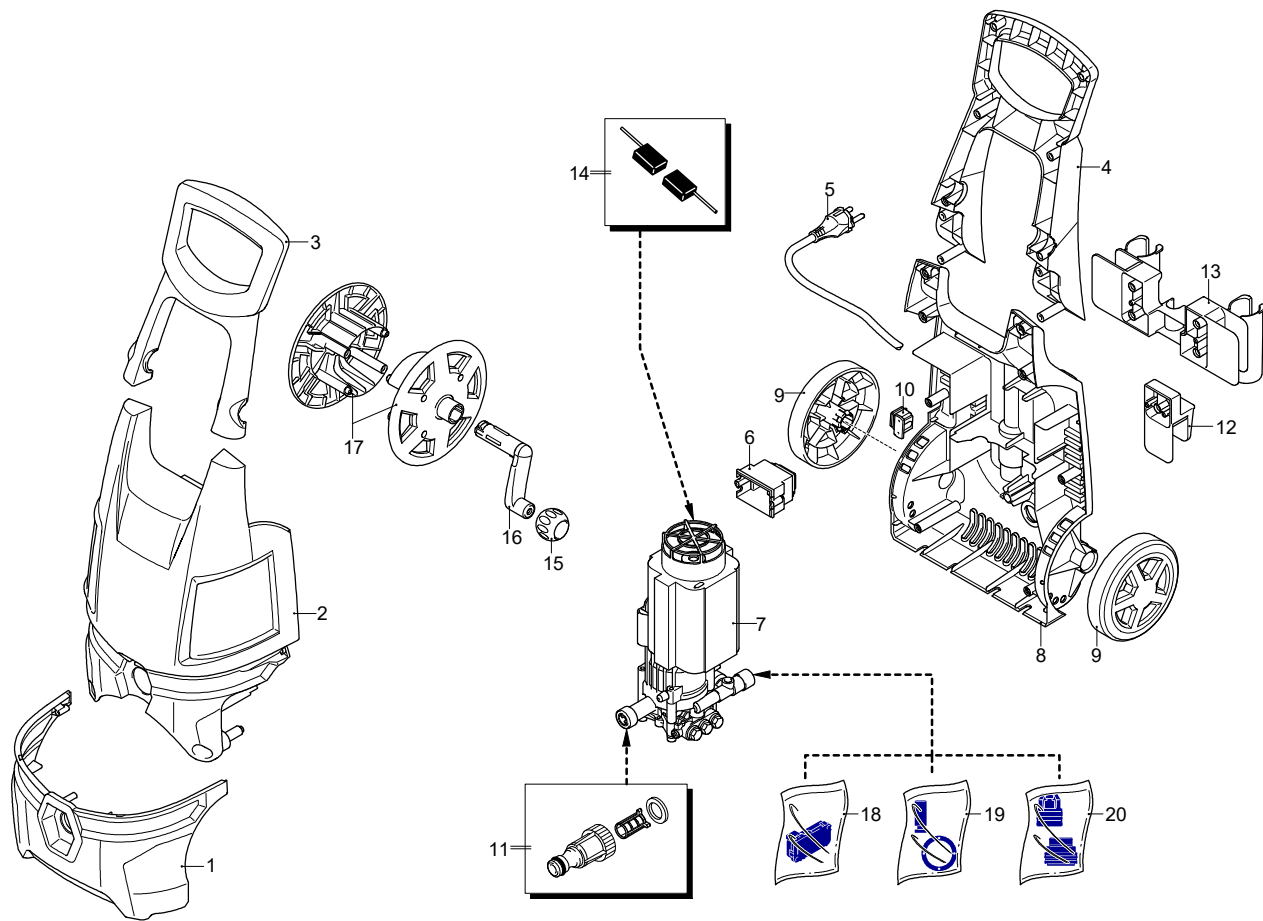

**ANNOVI
REVERBERI
COMFORT-S**

COMFORT-S

Version:

Serial number:

Code: **14301**

04/09/2017

220-240 V - 50/60 Hz

schuko

Validity	Pos.	Code	Description	Q
	1	3083480	Casing	1
	2	3083477	Casing	1
	3	3083490	Handle	1
	4	3083500	Handle	1
	5	3082360	Cable	1
	6	3080170	Switch	1
	7	3085330	Electric pump assembly	1
	8	3082910	Base	1
	9	3080150	Wheel	2
	10	3081220	Electric pump assembly	1
	11	3082130	Water coupling kit	1
	12	3080280	Accessories carrier	1
	13	3080190	Accessories carrier	1
	14	3082600	Brush kit for motor	1
	15	3080686	Knob	1
	16	3080220	Lever	1
	17	3080200	Plate	2
	18	3081280	TSS kit	1
	19	3081270	Piston + seals kit	1
	20	3081290	Valves + seals kit	1

Serial number:

Code: **14301**

Validity	Pos.	Code	Description	Q
	1	4100786	Gun	1
	2	3083700	O-ring	4
	3	4100775	Extension	1
	4	50972	Tank	1
	5	4381820	Lance head	1
	6	4100800	Lance head	1
	7	50969	High pressure hose	1
	8	3083380	O-ring	1
	9	3083390	O-ring	1