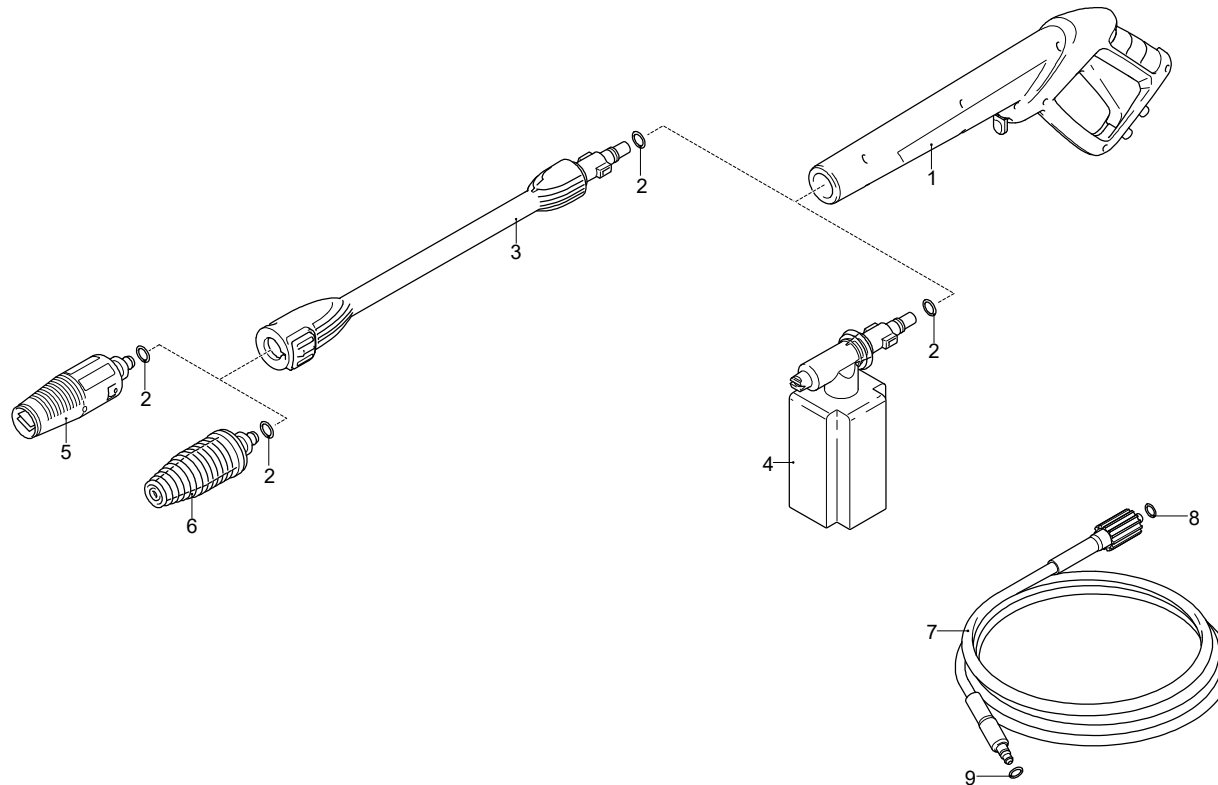

Validity	Pos.	Code	Description	Q
	1	3083480	Casing	1
	2	3083477	Casing	1
	3	3083490	Handle	1
	4	3083500	Handle	1
	5	3082360	Cable	1
	6	3080170	Switch	1
	7	3085330	Electric pump assembly	1
	8	3082910	Base	1
	9	3080150	Wheel	2
	10	3081220	Electric pump assembly	1
	11	3082130	Water coupling kit	1
	12	3080280	Accessories carrier	1
	13	3080190	Accessories carrier	1
	14	3082600	Brush kit for motor	1
	15	3080686	Knob	1
	16	3080220	Lever	1
	17	3080200	Plate	2
	18	3081280	TSS kit	1
	19	3081270	Piston + seals kit	1
	20	3081290	Valves + seals kit	1

Serial number:

Code: **14301**

Validity	Pos.	Code	Description	Q
	1	4100786	Gun	1
	2	3083700	O-ring	4
	3	4100775	Extension	1
	4	50972	Tank	1
	5	4381820	Lance head	1
	6	4100800	Lance head	1
	7	50969	High pressure hose	1
	8	3083380	O-ring	1
	9	3083390	O-ring	1