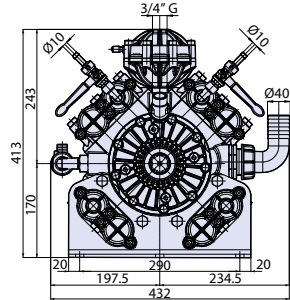

AR 1604 GREEN OIL

ALTA PRESSIONE
high pressure

Serie CAO-LINE
CAO-line series

atomizzatori
atomizers

deicing
deicing

antincendio
fire-fighting

@ = Pump axis - Asse pompa