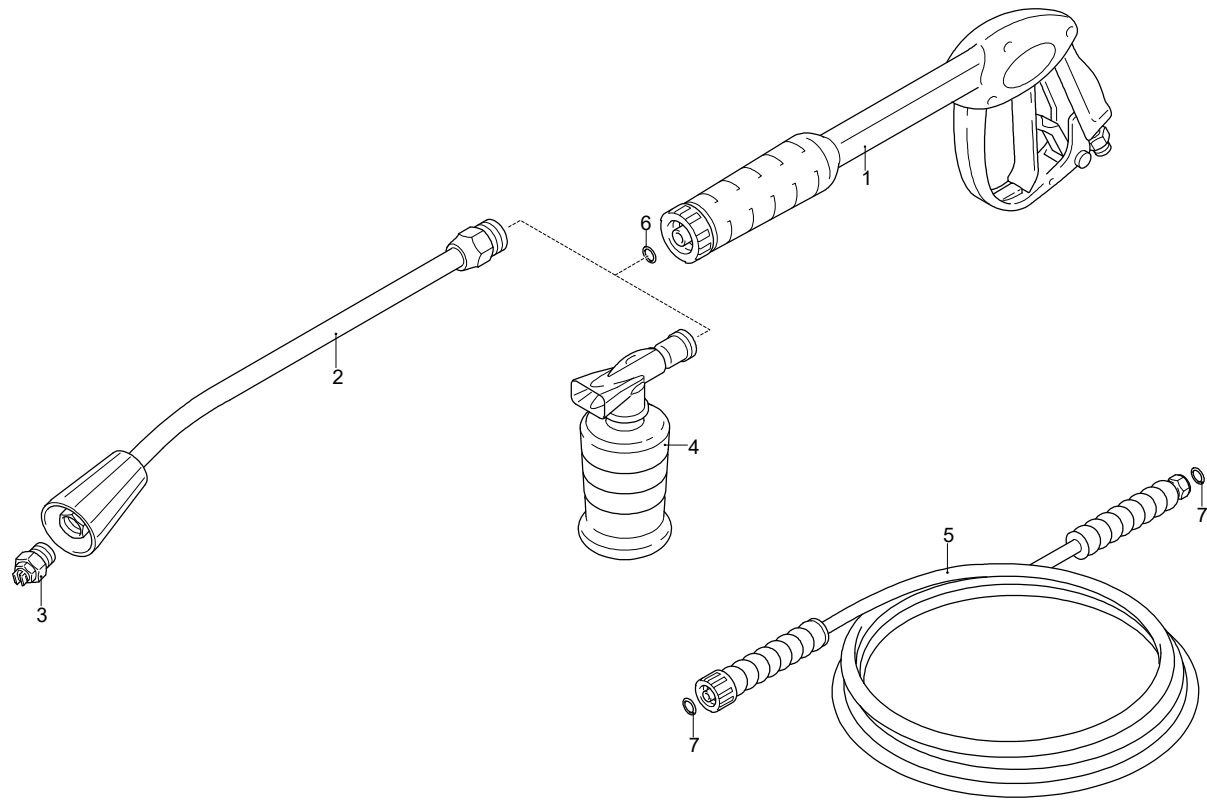

Model 4590

Version:

Serial number:

Code: **24426**

26/04/2018

Validity	Pos.	Code	Description	Q
	1	41047	Gun	1
	2	50690	Lance	1
	3	3104	Nozzle	1
	4	40320	Tank	1
	5	3520550	High pressure hose	1
	6	391000	O-ring	1
	7	2000570	O-ring	2