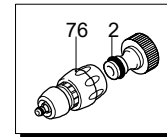

UN_CE_0973-CT

Model 4590

Version:

Serial number:

Code: **24426**

26/04/2018

Validity	Pos.	Code	Description	Q
	1	1344970	O-ring	1
	2	3520370	Fitting	1
	3	2901060	Injector	1
	4	800560	O-ring	2
	5	1080091	Spring	1
	6	2901070	Shutter	1
	7	1460430	O-ring	1
	8	1344850	Head	1
	9	1349055	Valve	6
	10	1344770	Spacer	3
	11	1465720	O-ring	6
	12	1344800	Plug	5
	13	1344790	Fork	6
	14	850850	Screw	4
	15	620301	Plug	1
	16	2500280	Elbow	1
	17	1342701	Seat	1
	18	600180	O-ring	1
	19	1460151	Piston	1
	20	2021900	Piston	1
	21	1080190	O-ring	1
	22	600180	O-ring	1
	23	1080401	Ring	1
	24	820510	O-ring	1
	25	740290	O-ring	1
	26	1344870	Piston guide	1
	27	1343450	Wobble plate	1
	28	1460190	Spring	1
	29	1980220	Wobble plate	1
	30	2500550	Split pin	1
	31	1344881	Insert	1
	32	1980740	Plug	1
	33	1060120	Nut	1
	34	1345020	Plug	1
	35	620301	Plug	1
	36	1344890	Plug	1
	37	2560870	O-ring	1
	38	2460180	O-ring	3
	39	770260	O-ring	3
	40	1344750	Piston guide	3
	41	1260440	Water seal	3
	42	1344760	Ring	3
	43	1344050	Pump body	1
	44	1260050	Bushing	1
	45	1040710	O-ring	1
	46	1344060	Cover	1
	47	1260780	Screw	1
	48	880840	O-ring	1
	49	1343900	Plug	1
	50	880111	Key	1
	51	1341070	Bearing	1
	52	480890	Ring	1
	53	111120	Ring	1
	54	1341080	Ring	1
	55	1340060	Connecting-rod	3
	56	1340080	Pin	3
	57	1340070	Piston	3
	58	1260460	Oil seal	3
	59	600180	O-ring	3
	60	1341010	Plate	3
	61	1342740	Piston	3
	62	1341020	Washer	3

UN_CE_1793-LQ

Model 4590

Version:

Serial number:

Code: **24426**

26/04/2018

Validity	Pos.	Code	Description	Q
	63	850670	Screw	3
	64	1340170	Shaft	1
	65	1120680	O-ring	1
	66	600180	O-ring	1
	67	2022040	Pin	1
	68	2021630	Spring	1
	69	2021650	Washer	1
	70	1260820	O-ring	1
	71	1344830	Fitting	1
	72	42580	TSS Retrofit kit	1
	73	1349297	Pump assembly	1
	74	1349114	Head assembly	1
	75	42579	Valve kit adjustment	1
	76	3520360	Fitting	1
	77	3520050	Pressure switch	1
A		42566	Valve kit	1
B		2623	Piston kit	1
C		1876	Oil seal kit	1
D		42567	Water seal kit	1
F		42568	Gasket kit	1