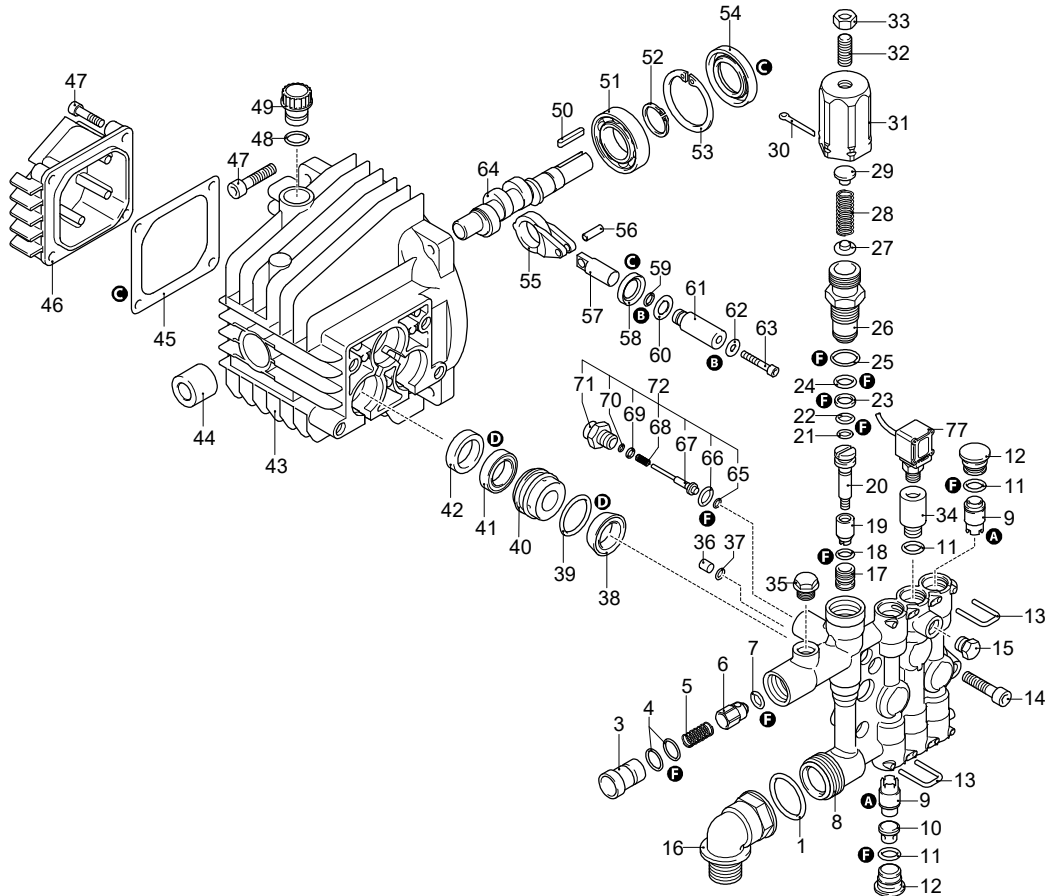

UN_CE_0973-CT

Model 4590

Version:

Serial number:

Code: **24426**

26/04/2018

Validity	Pos.	Code	Description	Q
	1	1344970	O-ring	1
	2	3520370	Fitting	1
	3	2901060	Injector	1
	4	800560	O-ring	2
	5	1080091	Spring	1
	6	2901070	Shutter	1
	7	1460430	O-ring	1
	8	1344850	Head	1
	9	1349055	Valve	6
	10	1344770	Spacer	3
	11	1465720	O-ring	6
	12	1344800	Plug	5
	13	1344790	Fork	6
	14	850850	Screw	4
	15	620301	Plug	1
	16	2500280	Elbow	1
	17	1342701	Seat	1
	18	600180	O-ring	1
	19	1460151	Piston	1
	20	2021900	Piston	1
	21	1080190	O-ring	1
	22	600180	O-ring	1
	23	1080401	Ring	1
	24	820510	O-ring	1
	25	740290	O-ring	1
	26	1344870	Piston guide	1
	27	1343450	Wobble plate	1
	28	1460190	Spring	1
	29	1980220	Wobble plate	1
	30	2500550	Split pin	1
	31	1344881	Insert	1
	32	1980740	Plug	1
	33	1060120	Nut	1
	34	1345020	Plug	1
	35	620301	Plug	1
	36	1344890	Plug	1
	37	2560870	O-ring	1
	38	2460180	O-ring	3
	39	770260	O-ring	3
	40	1344750	Piston guide	3
	41	1260440	Water seal	3
	42	1344760	Ring	3
	43	1344050	Pump body	1
	44	1260050	Bushing	1
	45	1040710	O-ring	1
	46	1344060	Cover	1
	47	1260780	Screw	1
	48	880840	O-ring	1
	49	1343900	Plug	1
	50	880111	Key	1
	51	1341070	Bearing	1
	52	480890	Ring	1
	53	111120	Ring	1
	54	1341080	Ring	1
	55	1340060	Connecting-rod	3
	56	1340080	Pin	3
	57	1340070	Piston	3
	58	1260460	Oil seal	3
	59	600180	O-ring	3
	60	1341010	Plate	3
	61	1342740	Piston	3
	62	1341020	Washer	3

UN_CE_1793-LQ

Model 4590

Version:

Serial number:

Code: **24426**

26/04/2018

Validity	Pos.	Code	Description	Q
	63	850670	Screw	3
	64	1340170	Shaft	1
	65	1120680	O-ring	1
	66	600180	O-ring	1
	67	2022040	Pin	1
	68	2021630	Spring	1
	69	2021650	Washer	1
	70	1260820	O-ring	1
	71	1344830	Fitting	1
	72	42580	TSS Retrofit kit	1
	73	1349297	Pump assembly	1
	74	1349114	Head assembly	1
	75	42579	Valve kit adjustment	1
	76	3520360	Fitting	1
	77	3520050	Pressure switch	1
A		42566	Valve kit	1
B		2623	Piston kit	1
C		1876	Oil seal kit	1
D		42567	Water seal kit	1
F		42568	Gasket kit	1