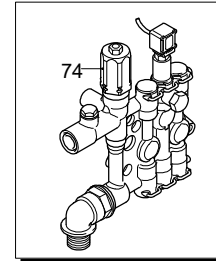

UN_CE_0973-CT

Model 4590

Version:

Serial number:

Code: **24426**

26/04/2018

Validity	Pos.	Code	Description	Q
	1	1344970	O-ring	1
	2	3520370	Fitting	1
	3	2901060	Injector	1
	4	800560	O-ring	2
	5	1080091	Spring	1
	6	2901070	Shutter	1
	7	1460430	O-ring	1
	8	1344850	Head	1
	9	1349055	Valve	6
	10	1344770	Spacer	3
	11	1465720	O-ring	6
	12	1344800	Plug	5
	13	1344790	Fork	6
	14	850850	Screw	4
	15	620301	Plug	1
	16	2500280	Elbow	1
	17	1342701	Seat	1
	18	600180	O-ring	1
	19	1460151	Piston	1
	20	2021900	Piston	1
	21	1080190	O-ring	1
	22	600180	O-ring	1
	23	1080401	Ring	1
	24	820510	O-ring	1
	25	740290	O-ring	1
	26	1344870	Piston guide	1
	27	1343450	Wobble plate	1
	28	1460190	Spring	1
	29	1980220	Wobble plate	1
	30	2500550	Split pin	1
	31	1344881	Insert	1
	32	1980740	Plug	1
	33	1060120	Nut	1
	34	1345020	Plug	1
	35	620301	Plug	1
	36	1344890	Plug	1
	37	2560870	O-ring	1
	38	2460180	O-ring	3
	39	770260	O-ring	3
	40	1344750	Piston guide	3
	41	1260440	Water seal	3
	42	1344760	Ring	3
	43	1344050	Pump body	1
	44	1260050	Bushing	1
	45	1040710	O-ring	1
	46	1344060	Cover	1
	47	1260780	Screw	1
	48	880840	O-ring	1
	49	1343900	Plug	1
	50	880111	Key	1
	51	1341070	Bearing	1
	52	480890	Ring	1
	53	111120	Ring	1
	54	1341080	Ring	1
	55	1340060	Connecting-rod	3
	56	1340080	Pin	3
	57	1340070	Piston	3
	58	1260460	Oil seal	3
	59	600180	O-ring	3
	60	1341010	Plate	3
	61	1342740	Piston	3
	62	1341020	Washer	3

UN_CE_1793-LQ

Model 4590

Version:

Serial number:

Code: **24426**

26/04/2018

Validity	Pos.	Code	Description	Q
	63	850670	Screw	3
	64	1340170	Shaft	1
	65	1120680	O-ring	1
	66	600180	O-ring	1
	67	2022040	Pin	1
	68	2021630	Spring	1
	69	2021650	Washer	1
	70	1260820	O-ring	1
	71	1344830	Fitting	1
	72	42580	TSS Retrofit kit	1
	73	1349297	Pump assembly	1
	74	1349114	Head assembly	1
	75	42579	Valve kit adjustment	1
	76	3520360	Fitting	1
	77	3520050	Pressure switch	1
A		42566	Valve kit	1
B		2623	Piston kit	1
C		1876	Oil seal kit	1
D		42567	Water seal kit	1
F		42568	Gasket kit	1