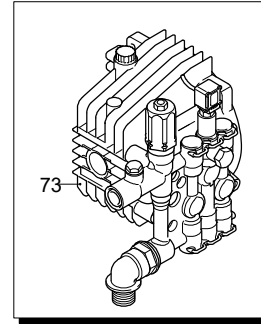

UN_CE_0973-CT

Model 4590

Version:

Serial number:

Code: **24426**

26/04/2018

Validity	Pos.	Code	Description	Q
	1	1344970	O-ring	1
	2	3520370	Fitting	1
	3	2901060	Injector	1
	4	800560	O-ring	2
	5	1080091	Spring	1
	6	2901070	Shutter	1
	7	1460430	O-ring	1
	8	1344850	Head	1
	9	1349055	Valve	6
	10	1344770	Spacer	3
	11	1465720	O-ring	6
	12	1344800	Plug	5
	13	1344790	Fork	6
	14	850850	Screw	4
	15	620301	Plug	1
	16	2500280	Elbow	1
	17	1342701	Seat	1
	18	600180	O-ring	1
	19	1460151	Piston	1
	20	2021900	Piston	1
	21	1080190	O-ring	1
	22	600180	O-ring	1
	23	1080401	Ring	1
	24	820510	O-ring	1
	25	740290	O-ring	1
	26	1344870	Piston guide	1
	27	1343450	Wobble plate	1
	28	1460190	Spring	1
	29	1980220	Wobble plate	1
	30	2500550	Split pin	1
	31	1344881	Insert	1
	32	1980740	Plug	1
	33	1060120	Nut	1
	34	1345020	Plug	1
	35	620301	Plug	1
	36	1344890	Plug	1
	37	2560870	O-ring	1
	38	2460180	O-ring	3
	39	770260	O-ring	3
	40	1344750	Piston guide	3
	41	1260440	Water seal	3
	42	1344760	Ring	3
	43	1344050	Pump body	1
	44	1260050	Bushing	1
	45	1040710	O-ring	1
	46	1344060	Cover	1
	47	1260780	Screw	1
	48	880840	O-ring	1
	49	1343900	Plug	1
	50	880111	Key	1
	51	1341070	Bearing	1
	52	480890	Ring	1
	53	111120	Ring	1
	54	1341080	Ring	1
	55	1340060	Connecting-rod	3
	56	1340080	Pin	3
	57	1340070	Piston	3
	58	1260460	Oil seal	3
	59	600180	O-ring	3
	60	1341010	Plate	3
	61	1342740	Piston	3
	62	1341020	Washer	3

UN_CE_1793-LQ

Model 4590

Version:

Serial number:

Code: **24426**

26/04/2018

Validity	Pos.	Code	Description	Q
	63	850670	Screw	3
	64	1340170	Shaft	1
	65	1120680	O-ring	1
	66	600180	O-ring	1
	67	2022040	Pin	1
	68	2021630	Spring	1
	69	2021650	Washer	1
	70	1260820	O-ring	1
	71	1344830	Fitting	1
	72	42580	TSS Retrofit kit	1
	73	1349297	Pump assembly	1
	74	1349114	Head assembly	1
	75	42579	Valve kit adjustment	1
	76	3520360	Fitting	1
	77	3520050	Pressure switch	1
A		42566	Valve kit	1
B		2623	Piston kit	1
C		1876	Oil seal kit	1
D		42567	Water seal kit	1
F		42568	Gasket kit	1