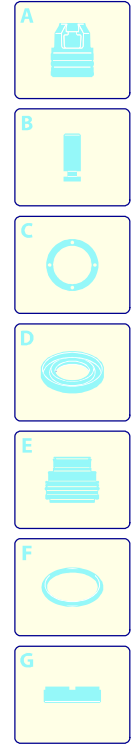

Model 4590

Version:

Serial number:

Code: **24426**

26/04/2018

Validity	Pos.	Code	Description	Q
	1	41047	Gun	1
	2	50690	Lance	1
	3	3104	Nozzle	1
	4	40320	Tank	1
	5	3520550	High pressure hose	1
	6	391000	O-ring	1
	7	2000570	O-ring	2