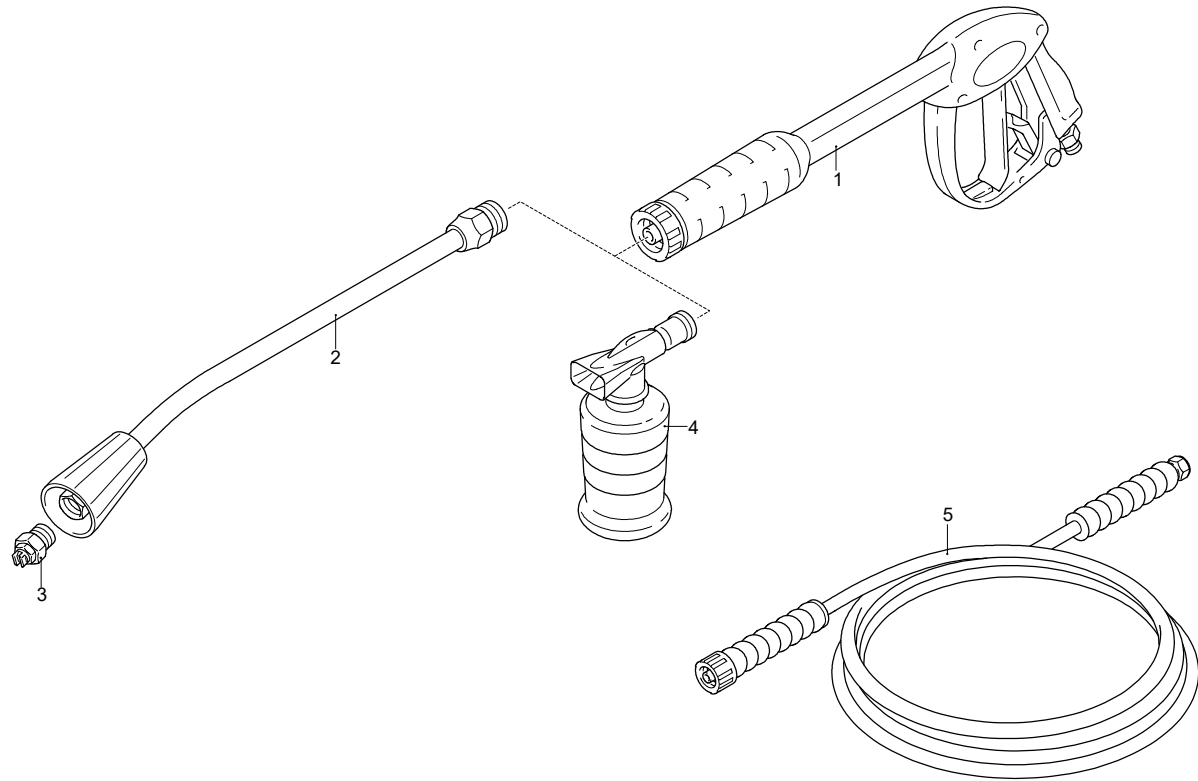

Model 3590

Version:

Serial number:

Code: **24425**

26/04/2018

Validity	Pos.	Code	Description	Q
	1	41047	Gun	1
	2	50690	Lance	1
	3	3729	Nozzle	1
	4	40320	Tank	1
	5	3520550	High pressure hose	1