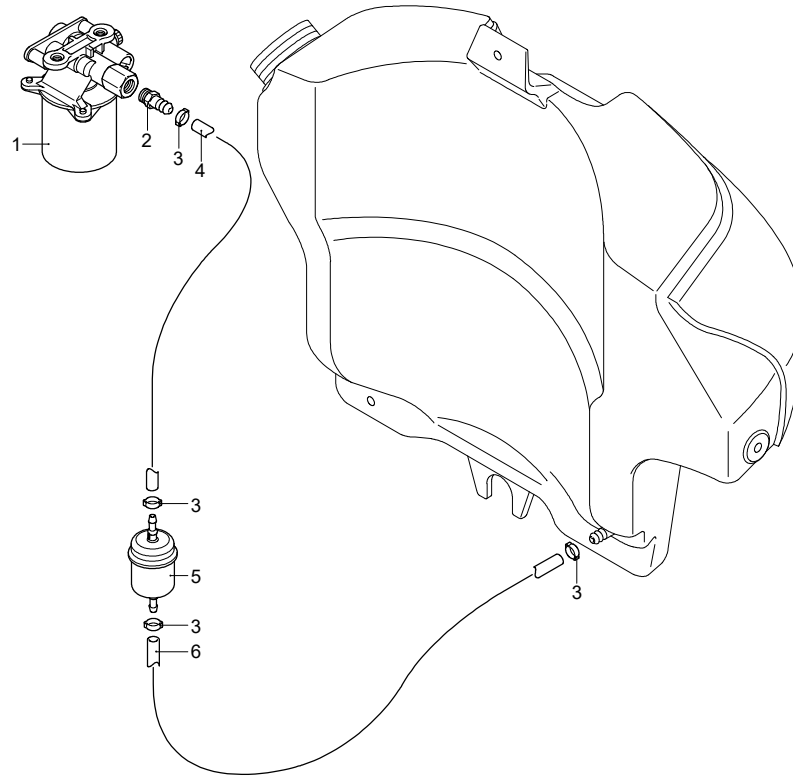

UN_CE_0957-CT

Model 3590

Version:

Serial number:

Code: **24425**

26/04/2018

Validity	Pos.	Code	Description	Q
	1	3040270	O-ring	1
	2	2900170	Bearing	1
	3	2900520	Wobble plate	1
	4	1780490	Bearing	1
	5	2320090	Screw	4
	6	2900010	Pump body	4
	7	1462400	Stud bolt	1
	8	1460530	Oil seal	1
	9	1460590	Bearing	1
	10	1460040	Shield	1
	11	1461200	Oil seal	1
	12	394280	O-ring	1
	13	1460370	Fan	1
	14	1460340	Conveyor	1
	15	1680960	Washer	2
	16	1460460	Screw	2
	17	3520050	Pressure switch	1
	18	660170	O-ring	1
	19	2320131	Box	1
	20	1260490	Washer	1
	21	2020570	Screw	3
	22	2320271	Cover	1
	23	1462900	Gland	3
	24	1982590	Capacitor	1
	25	2320640	O-ring	1
	26	44518	Motor	1
	27	24230	Electric pump assembly	1
	28	3523500	Connector	1
	29	1262400	Washer	1

UN_CE_0958-ER

Model 3590

Version:

Serial number:

Code: **24425**

26/04/2018

Validity	Pos.	Code	Description	Q
	1	3520630	Pipe coil	1
	2	3520620	Pin	1
	3	3520610	Clamp	1
	4	3520600	Plate	1
	5	3520590	Plate	1
	6	3520330	Cover	1
	7	3520790	Valve	1
	8	3520800	Fan	1
	9	3520320	Box	1
	10	3520810	Motor	1
	11	3520310	Cover	1
	12	3521300	Boiler	1
	13	3520860	Transformer	1
	14	3520770	Cable	2
	15	3520650	Gasket	1
	16	3520660	Element	1
	17	3520670	Support	1
	18	3520680	Nozzle	1
	19	3520690	Flange	1
	20	3520710	Plate	1
	21	3520700	Electrode	2
	22	3520820	Cover	1

Model 3590

Version:

Serial number:

Code: **24425**

26/04/2018

Validity	Pos.	Code	Description	Q
	1	3522760	Pump	1
	2	3520730	Hose tail	1
	3	3520740	Clamp	1
	4	3520750	Pipe	1
	5	3520760	Filter	1
	6	3520750	Pipe	1