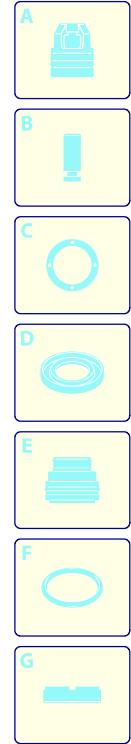

Model 3590

Version:

Serial number:

Code: **24425**

26/04/2018

Validity	Pos.	Code	Description	Q
	1	3520270	Knob	1
	2	3520280	Shim	1
	3	3520300	Element	1
	4	3520290	O-ring	1
	5	3520340	O-ring	1
	6	3520350	Fuse holder	1
	7	3520850	Switch	1
	8	3520840	Board	1