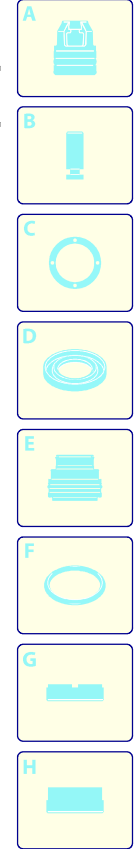

Model 3590

Version:

Serial number:

Code: **24425**

26/04/2018

Validity	Pos.	Code	Description	Q
	1	3040270	O-ring	1
	2	2900170	Bearing	1
	3	2900520	Wobble plate	1
	4	1780490	Bearing	1
	5	2320090	Screw	4
	6	2900010	Pump body	4
	7	1462400	Stud bolt	1
	8	1460530	Oil seal	1
	9	1460590	Bearing	1
	10	1460040	Shield	1
	11	1461200	Oil seal	1
	12	394280	O-ring	1
	13	1460370	Fan	1
	14	1460340	Conveyor	1
	15	1680960	Washer	2
	16	1460460	Screw	2
	17	3520050	Pressure switch	1
	18	660170	O-ring	1
	19	2320131	Box	1
	20	1260490	Washer	1
	21	2020570	Screw	3
	22	2320271	Cover	1
	23	1462900	Gland	3
	24	1982590	Capacitor	1
	25	2320640	O-ring	1
	26	44518	Motor	1
	27	24230	Electric pump assembly	1
	28	3523500	Connector	1
	29	1262400	Washer	1

UN_CE_0958-ER