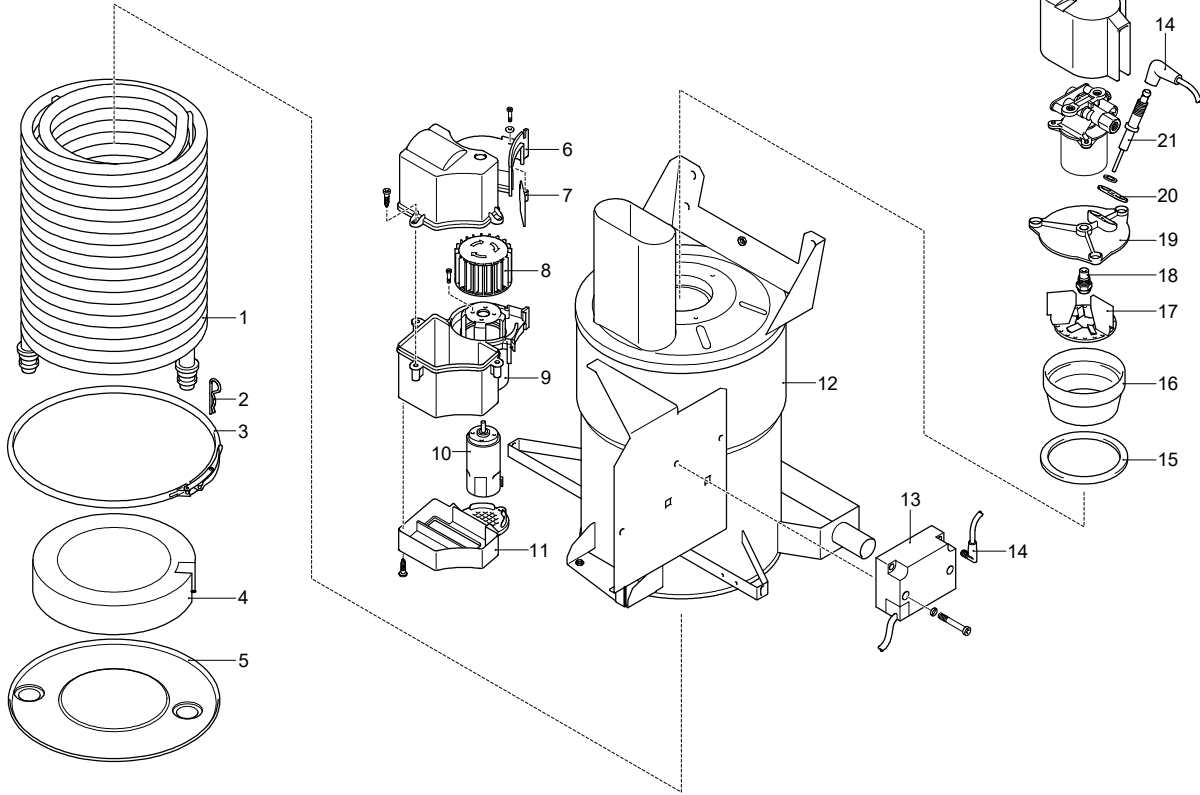

UN_CE_0957-CT

Model 3590

Version:

Serial number:

Code: **24425**

26/04/2018

Validity	Pos.	Code	Description	Q
	1	3040270	O-ring	1
	2	2900170	Bearing	1
	3	2900520	Wobble plate	1
	4	1780490	Bearing	1
	5	2320090	Screw	4
	6	2900010	Pump body	4
	7	1462400	Stud bolt	1
	8	1460530	Oil seal	1
	9	1460590	Bearing	1
	10	1460040	Shield	1
	11	1461200	Oil seal	1
	12	394280	O-ring	1
	13	1460370	Fan	1
	14	1460340	Conveyor	1
	15	1680960	Washer	2
	16	1460460	Screw	2
	17	3520050	Pressure switch	1
	18	660170	O-ring	1
	19	2320131	Box	1
	20	1260490	Washer	1
	21	2020570	Screw	3
	22	2320271	Cover	1
	23	1462900	Gland	3
	24	1982590	Capacitor	1
	25	2320640	O-ring	1
	26	44518	Motor	1
	27	24230	Electric pump assembly	1
	28	3523500	Connector	1
	29	1262400	Washer	1

UN_CE_0958-ER

Model 3590

Version:

Serial number:

Code: **24425**

26/04/2018

Validity	Pos.	Code	Description	Q
	1	3520630	Pipe coil	1
	2	3520620	Pin	1
	3	3520610	Clamp	1
	4	3520600	Plate	1
	5	3520590	Plate	1
	6	3520330	Cover	1
	7	3520790	Valve	1
	8	3520800	Fan	1
	9	3520320	Box	1
	10	3520810	Motor	1
	11	3520310	Cover	1
	12	3521300	Boiler	1
	13	3520860	Transformer	1
	14	3520770	Cable	2
	15	3520650	Gasket	1
	16	3520660	Element	1
	17	3520670	Support	1
	18	3520680	Nozzle	1
	19	3520690	Flange	1
	20	3520710	Plate	1
	21	3520700	Electrode	2
	22	3520820	Cover	1

Model 3590

Version:

Serial number:

Code: **24425**

26/04/2018

Validity	Pos.	Code	Description	Q
	1	3522760	Pump	1
	2	3520730	Hose tail	1
	3	3520740	Clamp	1
	4	3520750	Pipe	1
	5	3520760	Filter	1
	6	3520750	Pipe	1