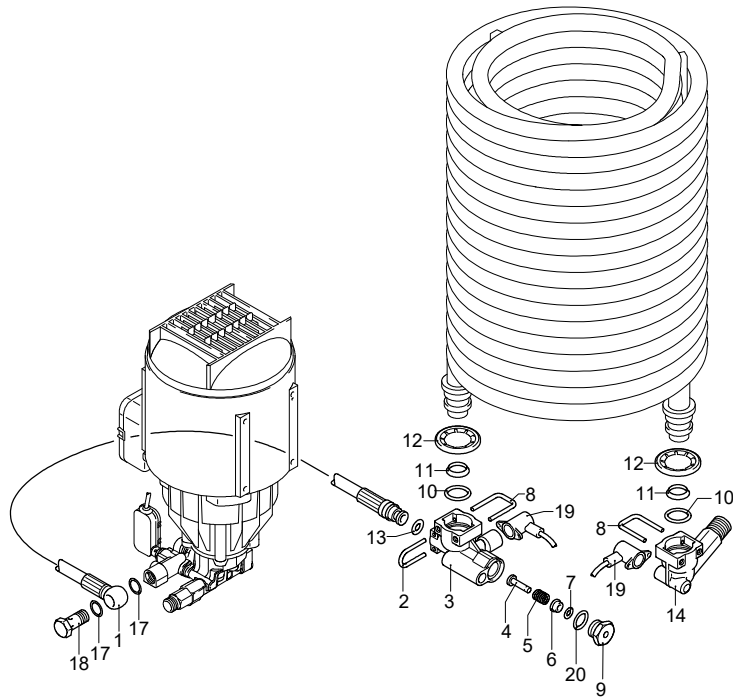

UN_CE_0957-CT

Model 3590

Version:

Serial number:

Code: **24425**

26/04/2018

Validity	Pos.	Code	Description	Q
	1	3040270	O-ring	1
	2	2900170	Bearing	1
	3	2900520	Wobble plate	1
	4	1780490	Bearing	1
	5	2320090	Screw	4
	6	2900010	Pump body	4
	7	1462400	Stud bolt	1
	8	1460530	Oil seal	1
	9	1460590	Bearing	1
	10	1460040	Shield	1
	11	1461200	Oil seal	1
	12	394280	O-ring	1
	13	1460370	Fan	1
	14	1460340	Conveyor	1
	15	1680960	Washer	2
	16	1460460	Screw	2
	17	3520050	Pressure switch	1
	18	660170	O-ring	1
	19	2320131	Box	1
	20	1260490	Washer	1
	21	2020570	Screw	3
	22	2320271	Cover	1
	23	1462900	Gland	3
	24	1982590	Capacitor	1
	25	2320640	O-ring	1
	26	44518	Motor	1
	27	24230	Electric pump assembly	1
	28	3523500	Connector	1
	29	1262400	Washer	1

Model 3590

Version:

Serial number:

Code: **24425**

26/04/2018

Validity	Pos.	Code	Description	Q
	1	3521470	Pipe	1
	2	3520490	Fork	1
	3	3520420	Fitting	1
	4	3520430	Piston	1
	5	3520440	Spring	1
	6	3520450	Bushing	1
	7	3520460	O-ring	1
	8	3520510	Fork	2
	9	3520480	Plug	1
	10	3520500	O-ring	2
	11	3520540	Ring	2
	12	3520240	Washer	2
	13	3520410	O-ring	1
	14	3520530	Fitting	1
	15	3520370	Fitting	1
	16	3520360	Fitting	1
	17	3520580	Washer	1
	18	3520570	Screw	1
	19	3520930	Thermostat	2
	20	3520470	O-ring	1

Model 3590

Version:

Serial number:

Code: **24425**

26/04/2018

Validity	Pos.	Code	Description	Q
	1	3520270	Knob	1
	2	3520280	Shim	1
	3	3520300	Element	1
	4	3520290	O-ring	1
	5	3520340	O-ring	1
	6	3520350	Fuse holder	1
	7	3520850	Switch	1
	8	3520840	Board	1