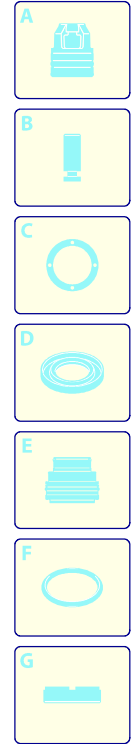

Model 3590

Version:

Serial number:

Code: **24425**

26/04/2018

Validity	Pos.	Code	Description	Q
	1	41047	Gun	1
	2	50690	Lance	1
	3	3729	Nozzle	1
	4	40320	Tank	1
	5	3520550	High pressure hose	1