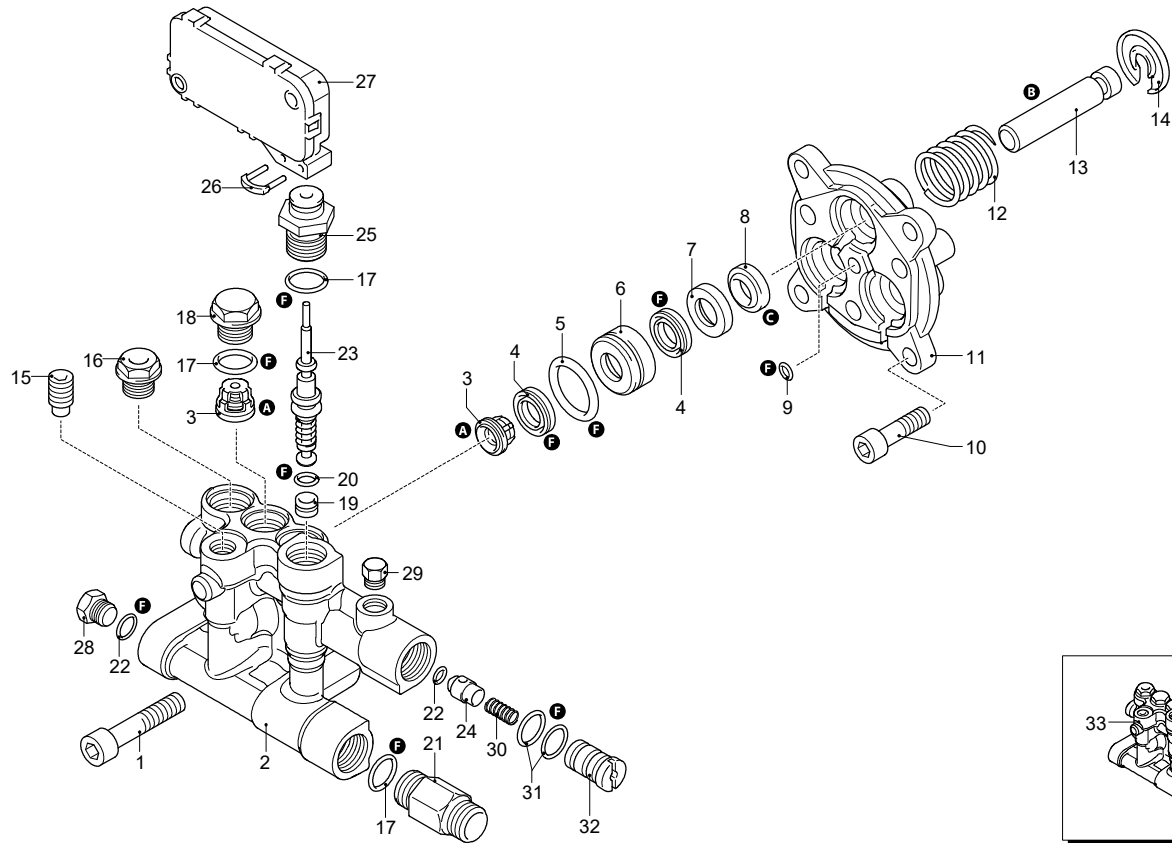

UN_CE_0970-CT

Model 3590

Version:

Serial number:

Code: **24425**

26/04/2018

Validity	Pos.	Code	Description	Q
	1	800220	Screw	3
	2	2900430	Head	1
	3	2849051	Complete valve	6
	4	2200141	Water seal	6
	5	770590	O-ring	3
	6	2840550	Bushing	3
	7	2840540	Bushing	3
	8	1683500	Oil seal	3
	9	480560	O-ring	1
	10	2900500	Screw	4
	11	2900020	Piston guide	1
	12	2901170	Spring	3
	13	2840530	Piston	3
	14	2840050	Lock	3
	15	2840470	Screw	1
	16	2900350	Plug	1
	17	740290	O-ring	5
	18	2840130	Plug	2
	19	2840150	Seat	1
	20	600180	O-ring	1
	21	2900100	Fitting	1
	22	1460430	O-ring	2
	23	2909005	Spring assembly	1
	24	2901070	Shutter	1
	25	2900130	Fitting	1
	26	2022201	Fork	1
	27	2029753	TSS box assembly	1
	28	880581	Plug	1
	29	620301	Plug	1
	30	1080091	Spring	1
	31	800560	O-ring	1
	32	2901060	Injector	1
	33	2909137	Head assembly	1
A		2233	Valve kit	1
B		2313	Piston kit	1
C		42124	Oil seal kit	1
F		42438	Gasket kit	1

UN_CE_0957-CT

Model 3590

Version:

Serial number:

Code: **24425**

26/04/2018

Validity	Pos.	Code	Description	Q
	1	3040270	O-ring	1
	2	2900170	Bearing	1
	3	2900520	Wobble plate	1
	4	1780490	Bearing	1
	5	2320090	Screw	4
	6	2900010	Pump body	4
	7	1462400	Stud bolt	1
	8	1460530	Oil seal	1
	9	1460590	Bearing	1
	10	1460040	Shield	1
	11	1461200	Oil seal	1
	12	394280	O-ring	1
	13	1460370	Fan	1
	14	1460340	Conveyor	1
	15	1680960	Washer	2
	16	1460460	Screw	2
	17	3520050	Pressure switch	1
	18	660170	O-ring	1
	19	2320131	Box	1
	20	1260490	Washer	1
	21	2020570	Screw	3
	22	2320271	Cover	1
	23	1462900	Gland	3
	24	1982590	Capacitor	1
	25	2320640	O-ring	1
	26	44518	Motor	1
	27	24230	Electric pump assembly	1
	28	3523500	Connector	1
	29	1262400	Washer	1