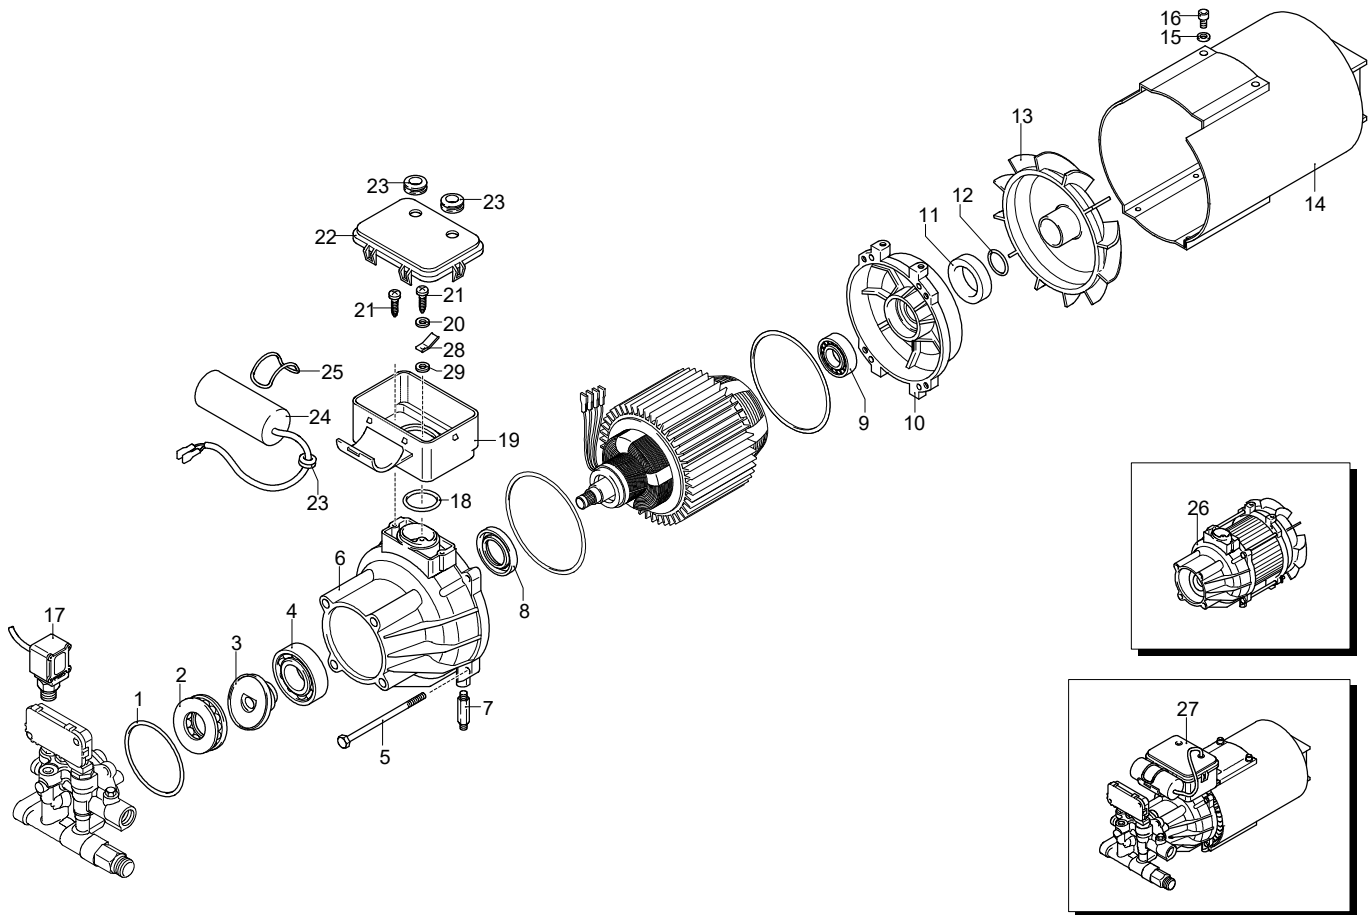

UN_CE_0970-CT

Model 3590

Version:

Serial number:

Code: **24425**

26/04/2018

Validity	Pos.	Code	Description	Q
	1	800220	Screw	3
	2	2900430	Head	1
	3	2849051	Complete valve	6
	4	2200141	Water seal	6
	5	770590	O-ring	3
	6	2840550	Bushing	3
	7	2840540	Bushing	3
	8	1683500	Oil seal	3
	9	480560	O-ring	1
	10	2900500	Screw	4
	11	2900020	Piston guide	1
	12	2901170	Spring	3
	13	2840530	Piston	3
	14	2840050	Lock	3
	15	2840470	Screw	1
	16	2900350	Plug	1
	17	740290	O-ring	5
	18	2840130	Plug	2
	19	2840150	Seat	1
	20	600180	O-ring	1
	21	2900100	Fitting	1
	22	1460430	O-ring	2
	23	2909005	Spring assembly	1
	24	2901070	Shutter	1
	25	2900130	Fitting	1
	26	2022201	Fork	1
	27	2029753	TSS box assembly	1
	28	880581	Plug	1
	29	620301	Plug	1
	30	1080091	Spring	1
	31	800560	O-ring	1
	32	2901060	Injector	1
	33	2909137	Head assembly	1
A		2233	Valve kit	1
B		2313	Piston kit	1
C		42124	Oil seal kit	1
F		42438	Gasket kit	1

UN_CE_0957-CT

Model 3590

Version:

Serial number:

Code: **24425**

26/04/2018

Validity	Pos.	Code	Description	Q
	1	3040270	O-ring	1
	2	2900170	Bearing	1
	3	2900520	Wobble plate	1
	4	1780490	Bearing	1
	5	2320090	Screw	4
	6	2900010	Pump body	4
	7	1462400	Stud bolt	1
	8	1460530	Oil seal	1
	9	1460590	Bearing	1
	10	1460040	Shield	1
	11	1461200	Oil seal	1
	12	394280	O-ring	1
	13	1460370	Fan	1
	14	1460340	Conveyor	1
	15	1680960	Washer	2
	16	1460460	Screw	2
	17	3520050	Pressure switch	1
	18	660170	O-ring	1
	19	2320131	Box	1
	20	1260490	Washer	1
	21	2020570	Screw	3
	22	2320271	Cover	1
	23	1462900	Gland	3
	24	1982590	Capacitor	1
	25	2320640	O-ring	1
	26	44518	Motor	1
	27	24230	Electric pump assembly	1
	28	3523500	Connector	1
	29	1262400	Washer	1