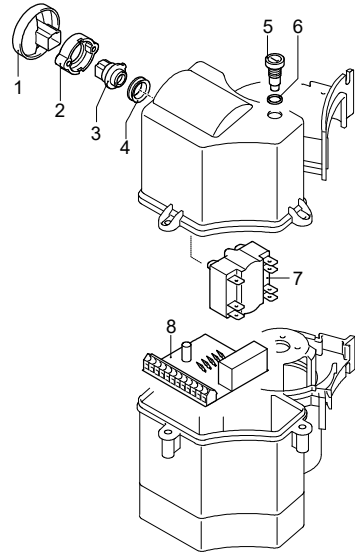

UN_CE_0957-CT

Model 3590

Version:

Serial number:

Code: **24425**

26/04/2018

Validity	Pos.	Code	Description	Q
	1	3040270	O-ring	1
	2	2900170	Bearing	1
	3	2900520	Wobble plate	1
	4	1780490	Bearing	1
	5	2320090	Screw	4
	6	2900010	Pump body	4
	7	1462400	Stud bolt	1
	8	1460530	Oil seal	1
	9	1460590	Bearing	1
	10	1460040	Shield	1
	11	1461200	Oil seal	1
	12	394280	O-ring	1
	13	1460370	Fan	1
	14	1460340	Conveyor	1
	15	1680960	Washer	2
	16	1460460	Screw	2
	17	3520050	Pressure switch	1
	18	660170	O-ring	1
	19	2320131	Box	1
	20	1260490	Washer	1
	21	2020570	Screw	3
	22	2320271	Cover	1
	23	1462900	Gland	3
	24	1982590	Capacitor	1
	25	2320640	O-ring	1
	26	44518	Motor	1
	27	24230	Electric pump assembly	1
	28	3523500	Connector	1
	29	1262400	Washer	1

Model 3590

Version:

Serial number:

Code: **24425**

26/04/2018

Validity	Pos.	Code	Description	Q
	1	3521470	Pipe	1
	2	3520490	Fork	1
	3	3520420	Fitting	1
	4	3520430	Piston	1
	5	3520440	Spring	1
	6	3520450	Bushing	1
	7	3520460	O-ring	1
	8	3520510	Fork	2
	9	3520480	Plug	1
	10	3520500	O-ring	2
	11	3520540	Ring	2
	12	3520240	Washer	2
	13	3520410	O-ring	1
	14	3520530	Fitting	1
	15	3520370	Fitting	1
	16	3520360	Fitting	1
	17	3520580	Washer	1
	18	3520570	Screw	1
	19	3520930	Thermostat	2
	20	3520470	O-ring	1

Model 3590

Version:

Serial number:

Code: **24425**

26/04/2018

Validity	Pos.	Code	Description	Q
	1	3520270	Knob	1
	2	3520280	Shim	1
	3	3520300	Element	1
	4	3520290	O-ring	1
	5	3520340	O-ring	1
	6	3520350	Fuse holder	1
	7	3520850	Switch	1
	8	3520840	Board	1