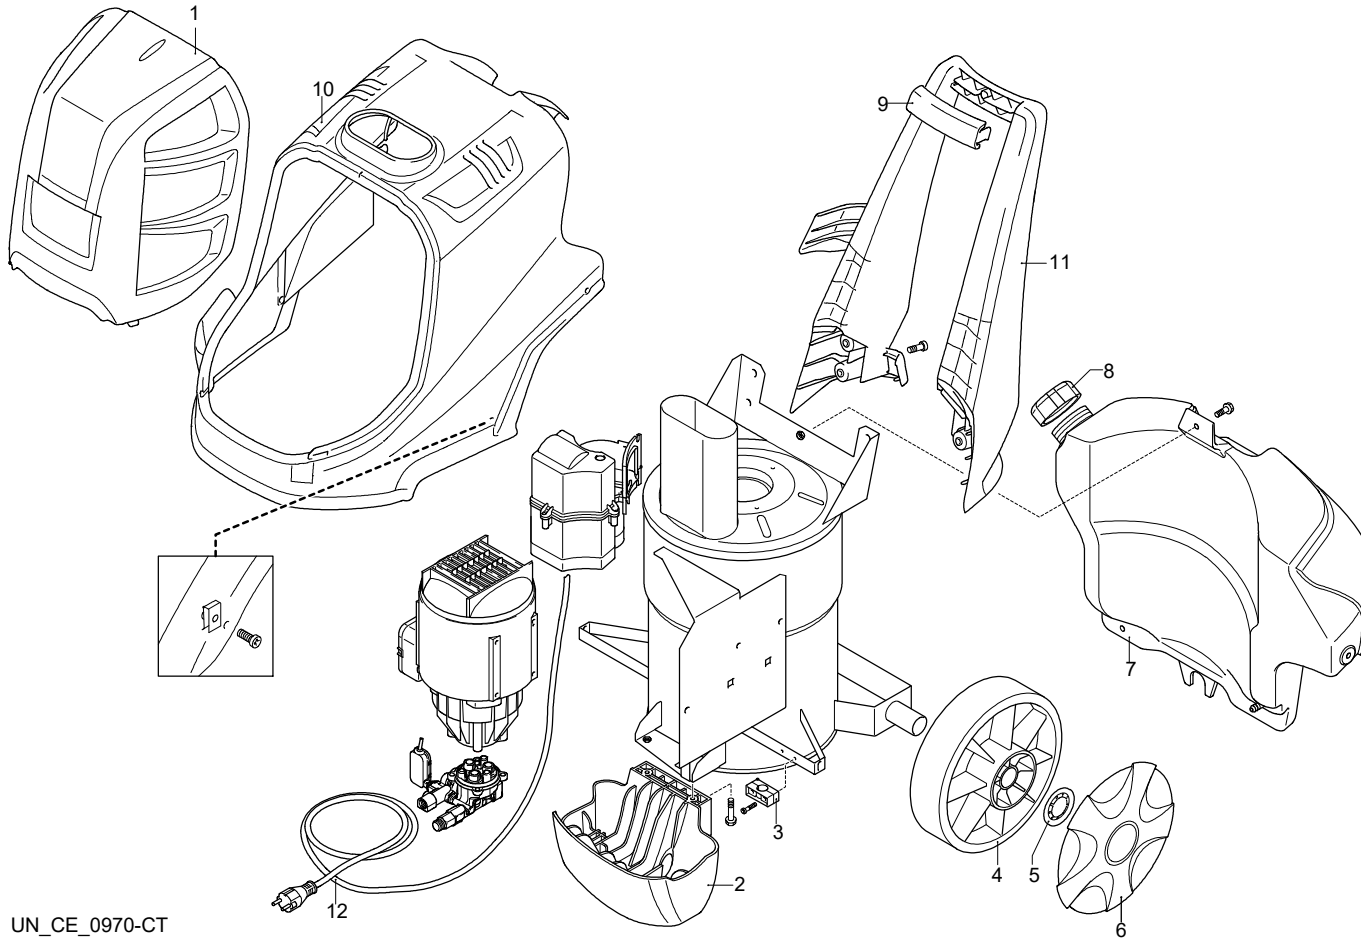

UN_CE_0970-CT

Model 3590

Version:

Serial number:

Code: **24425**

26/04/2018

Validity	Pos.	Code	Description	Q
	1	800220	Screw	3
	2	2900430	Head	1
	3	2849051	Complete valve	6
	4	2200141	Water seal	6
	5	770590	O-ring	3
	6	2840550	Bushing	3
	7	2840540	Bushing	3
	8	1683500	Oil seal	3
	9	480560	O-ring	1
	10	2900500	Screw	4
	11	2900020	Piston guide	1
	12	2901170	Spring	3
	13	2840530	Piston	3
	14	2840050	Lock	3
	15	2840470	Screw	1
	16	2900350	Plug	1
	17	740290	O-ring	5
	18	2840130	Plug	2
	19	2840150	Seat	1
	20	600180	O-ring	1
	21	2900100	Fitting	1
	22	1460430	O-ring	2
	23	2909005	Spring assembly	1
	24	2901070	Shutter	1
	25	2900130	Fitting	1
	26	2022201	Fork	1
	27	2029753	TSS box assembly	1
	28	880581	Plug	1
	29	620301	Plug	1
	30	1080091	Spring	1
	31	800560	O-ring	1
	32	2901060	Injector	1
	33	2909137	Head assembly	1
A		2233	Valve kit	1
B		2313	Piston kit	1
C		42124	Oil seal kit	1
F		42438	Gasket kit	1

UN_CE_0957-CT

Model 3590

Version:

Serial number:

Code: **24425**

26/04/2018

Validity	Pos.	Code	Description	Q
	1	3040270	O-ring	1
	2	2900170	Bearing	1
	3	2900520	Wobble plate	1
	4	1780490	Bearing	1
	5	2320090	Screw	4
	6	2900010	Pump body	4
	7	1462400	Stud bolt	1
	8	1460530	Oil seal	1
	9	1460590	Bearing	1
	10	1460040	Shield	1
	11	1461200	Oil seal	1
	12	394280	O-ring	1
	13	1460370	Fan	1
	14	1460340	Conveyor	1
	15	1680960	Washer	2
	16	1460460	Screw	2
	17	3520050	Pressure switch	1
	18	660170	O-ring	1
	19	2320131	Box	1
	20	1260490	Washer	1
	21	2020570	Screw	3
	22	2320271	Cover	1
	23	1462900	Gland	3
	24	1982590	Capacitor	1
	25	2320640	O-ring	1
	26	44518	Motor	1
	27	24230	Electric pump assembly	1
	28	3523500	Connector	1
	29	1262400	Washer	1