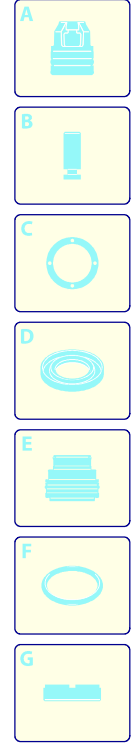

Model 3590

Version:

Serial number:

Code: **24425**

26/04/2018

Validity	Pos.	Code	Description	Q
	1	3520091	Casing	1
	2	3520520	Foot	1
	3	3520260	Gland	1
	4	3520230	Wheel	2
	5	3520240	Washer	2
	6	3520254	Guard	2
	7	3520170	Tank	1
	8	3520180	Plug	1
	9	3520070	Knob	1
	10	3520081	Blue casing	1
	11	3520060	Handle	1
	12	3520870	Cable	1

UN_CE_0970-CT

Model 3590

Version:

Serial number:

Code: **24425**

26/04/2018

Validity	Pos.	Code	Description	Q
	1	800220	Screw	3
	2	2900430	Head	1
	3	2849051	Complete valve	6
	4	2200141	Water seal	6
	5	770590	O-ring	3
	6	2840550	Bushing	3
	7	2840540	Bushing	3
	8	1683500	Oil seal	3
	9	480560	O-ring	1
	10	2900500	Screw	4
	11	2900020	Piston guide	1
	12	2901170	Spring	3
	13	2840530	Piston	3
	14	2840050	Lock	3
	15	2840470	Screw	1
	16	2900350	Plug	1
	17	740290	O-ring	5
	18	2840130	Plug	2
	19	2840150	Seat	1
	20	600180	O-ring	1
	21	2900100	Fitting	1
	22	1460430	O-ring	2
	23	2909005	Spring assembly	1
	24	2901070	Shutter	1
	25	2900130	Fitting	1
	26	2022201	Fork	1
	27	2029753	TSS box assembly	1
	28	880581	Plug	1
	29	620301	Plug	1
	30	1080091	Spring	1
	31	800560	O-ring	1
	32	2901060	Injector	1
	33	2909137	Head assembly	1
A		2233	Valve kit	1
B		2313	Piston kit	1
C		42124	Oil seal kit	1
F		42438	Gasket kit	1

UN_CE_0958-ER

Model 3590

Version:

Serial number:

Code: **24425**

26/04/2018

Validity	Pos.	Code	Description	Q
	1	3520630	Pipe coil	1
	2	3520620	Pin	1
	3	3520610	Clamp	1
	4	3520600	Plate	1
	5	3520590	Plate	1
	6	3520330	Cover	1
	7	3520790	Valve	1
	8	3520800	Fan	1
	9	3520320	Box	1
	10	3520810	Motor	1
	11	3520310	Cover	1
	12	3521300	Boiler	1
	13	3520860	Transformer	1
	14	3520770	Cable	2
	15	3520650	Gasket	1
	16	3520660	Element	1
	17	3520670	Support	1
	18	3520680	Nozzle	1
	19	3520690	Flange	1
	20	3520710	Plate	1
	21	3520700	Electrode	2
	22	3520820	Cover	1